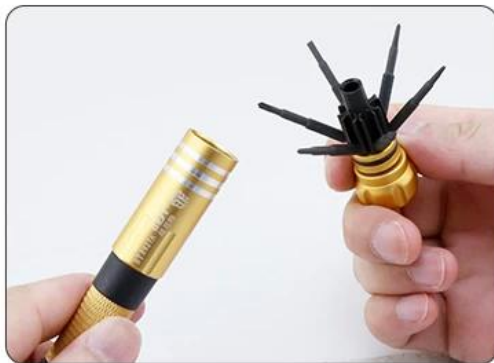

PRODUCT DISPLAY

PRODUCT SIZE

PRODUCT FEATURES

PRODUCT PHOTOGRAPH

PRODUCT PACKAGING

WEIGHT:400G