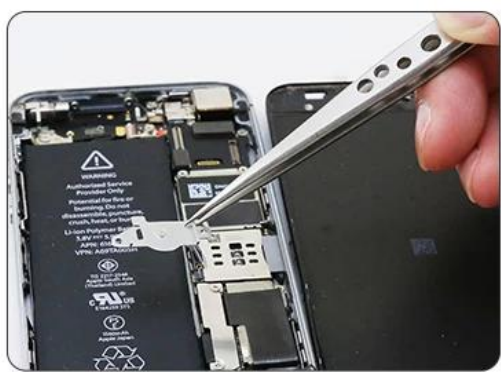

PRODUCT DISPLAY

PRODUCT SIZE

PRODUCT FEATURES

PRODUCT PHOTOGRAPH

PRODUCT PACKAGING

WEIGHT:400G