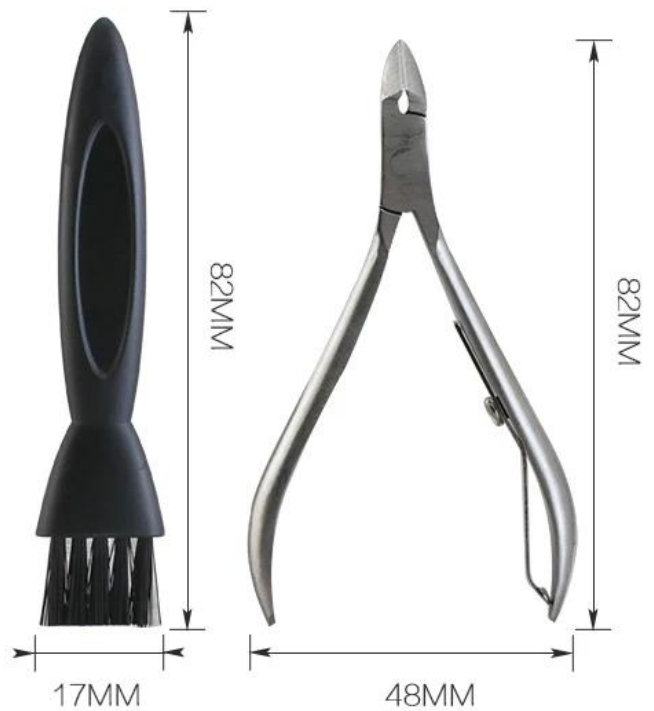

PRODUCT DISPLAY

PRODUCT SIZE

PRODUCT FEATURES

PRODUCT PHOTOGRAPH

PRODUCT PACKAGING

WEIGHT:400G