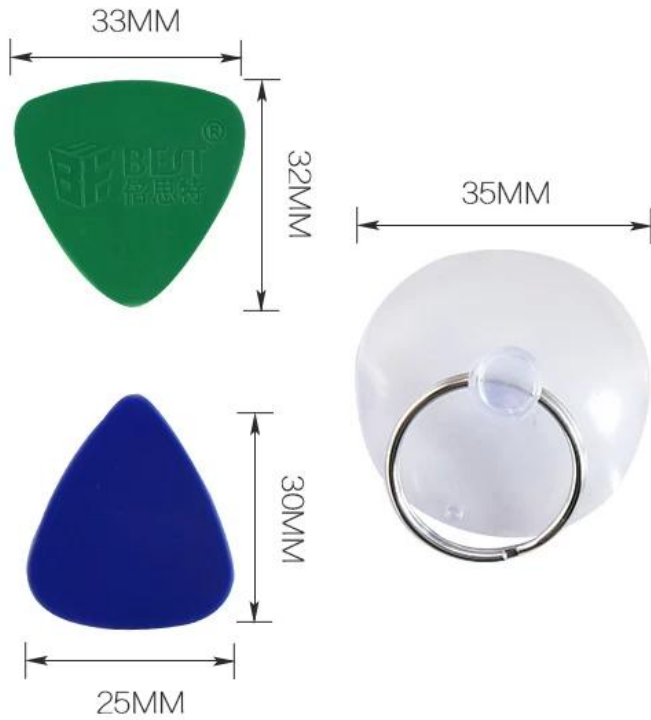

PRODUCT DISPLAY

PRODUCT SIZE

PRODUCT FEATURES

PRODUCT PHOTOGRAPH

PRODUCT PACKAGING

WEIGHT:400G