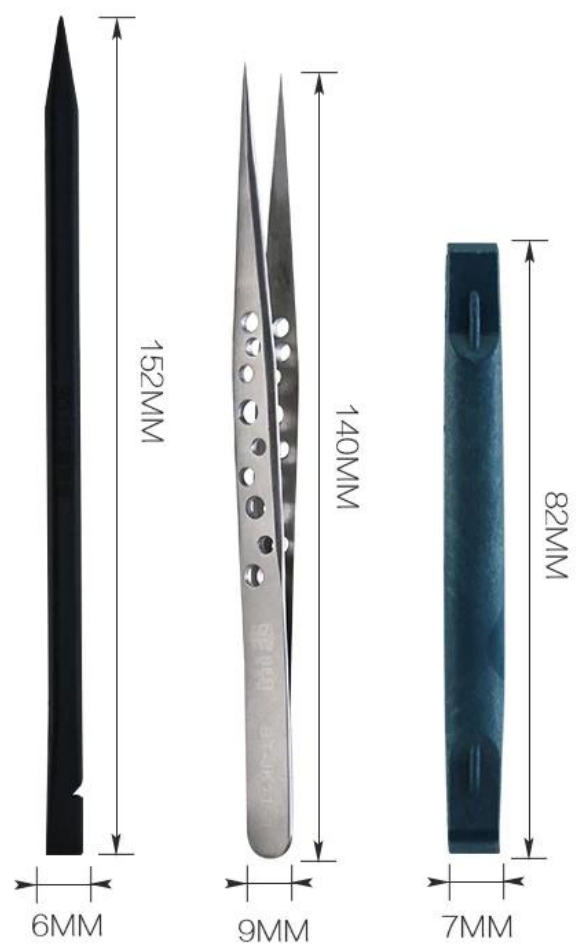

PRODUCT DISPLAY

PRODUCT SIZE

PRODUCT FEATURES

PRODUCT PHOTOGRAPH

PRODUCT PACKAGING

WEIGHT:400G