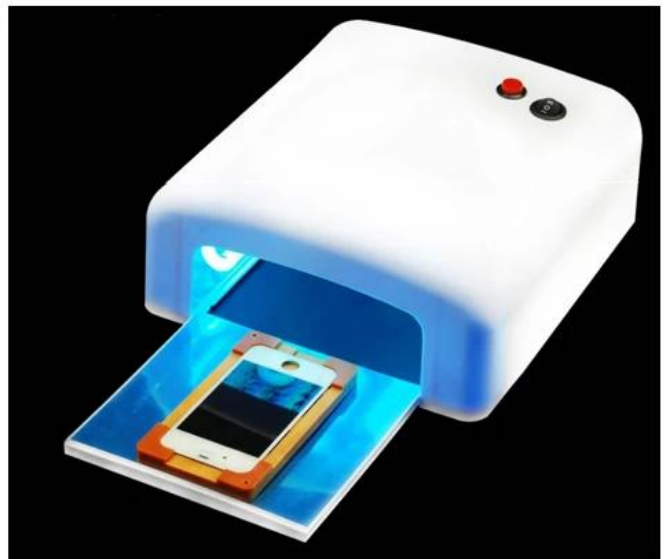

## PRODUCT DETAILS

---

Input voltage: AC220V  $\pm$  10% 50HZ

Power: 36W (9W \* 4 = 36W)

UV wavelength: 370nm

▲  
front

▲  
back

Original with electronic lamp 9W (4)