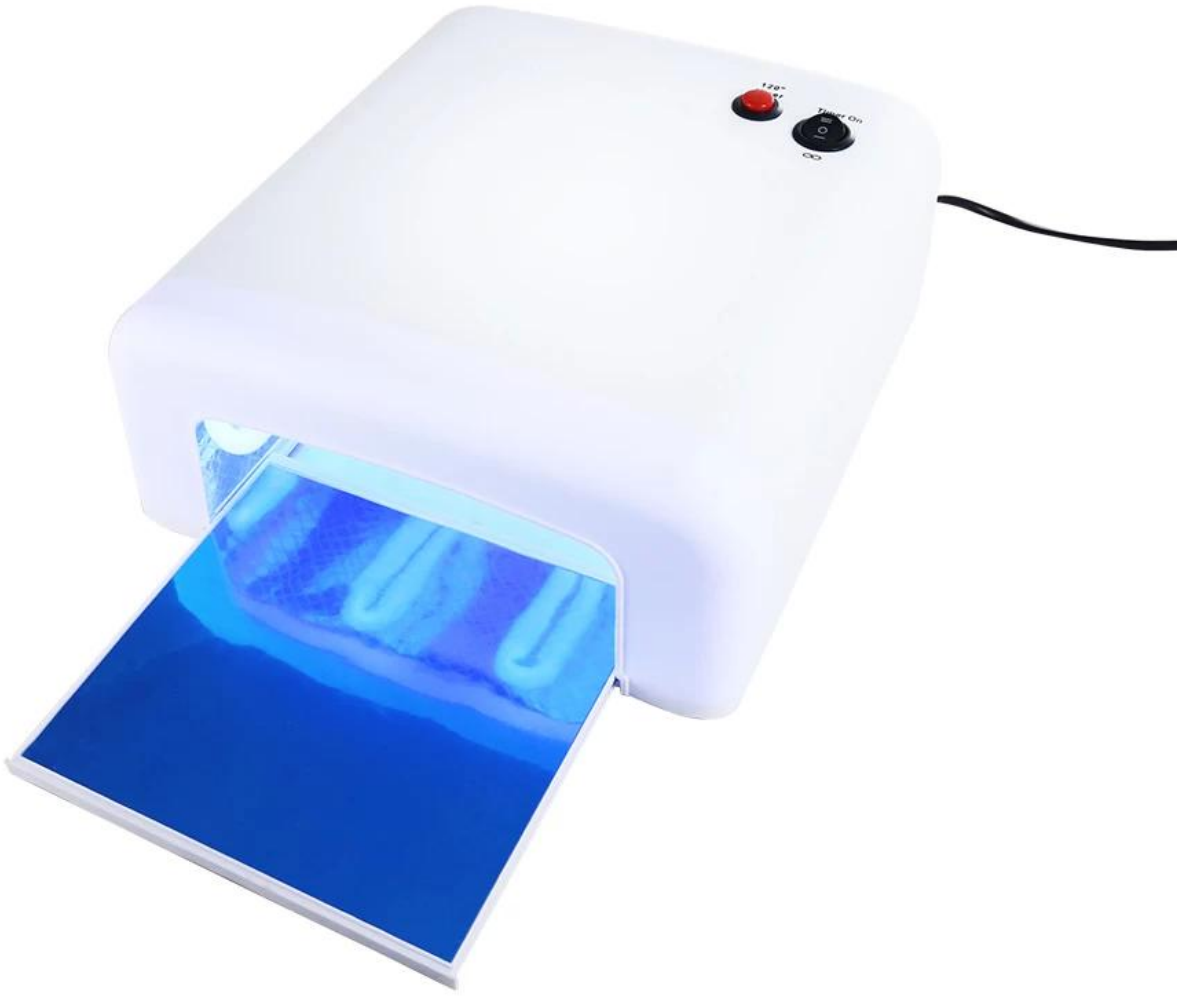

## PRODUCT DETAILS

---

Input voltage: AC220V  $\pm$  10% 50HZ

Power: 36W (9W \* 4 = 36W)

UV wavelength: 370nm

▲  
front

▲  
back

Original with electronic lamp 9W (4)

For a variety of models of mobile phones

PRODUCT PHOTOGRAPH

---

PRODUCT PACKAGING

WEIGHT:734G