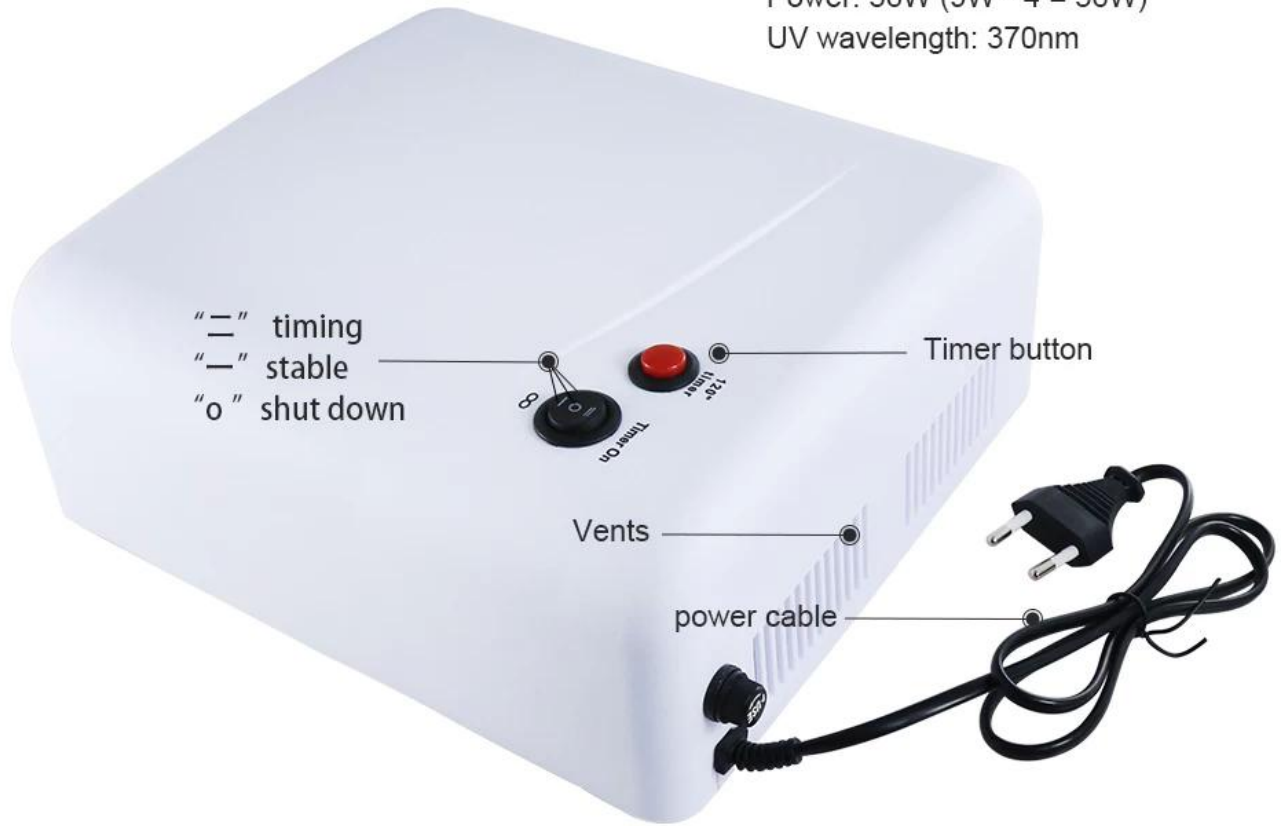

## PRODUCT DETAILS

---

Input voltage: AC220V  $\pm$  10% 50HZ

Power: 36W (9W \* 4 = 36W)

UV wavelength: 370nm

▲  
front

▲  
back

Original with electronic lamp 9W (4)