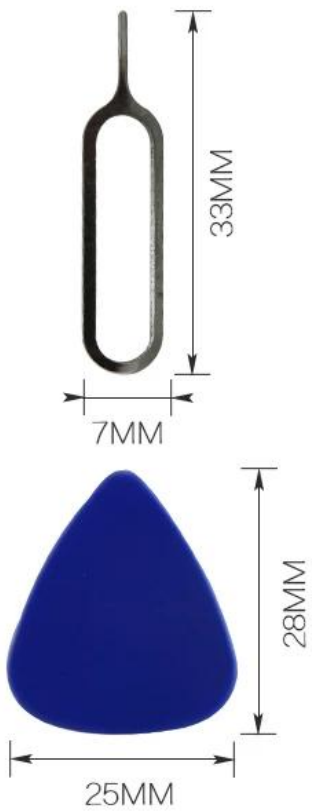

# PRODUCT PACKAGING

WEIGHT:117G

FRONT

165MM

BACK

213MM