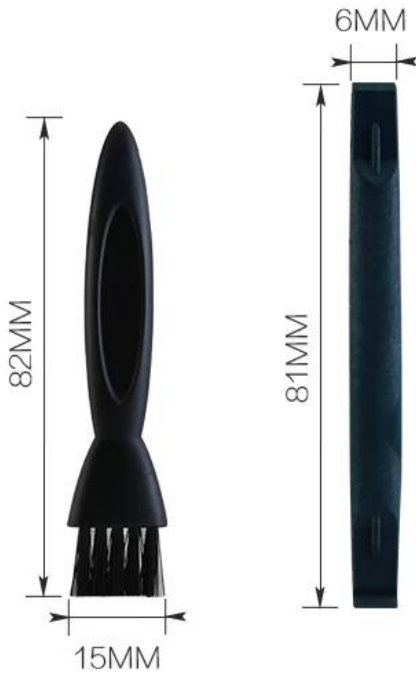

# PRODUCT PACKAGING

WEIGHT:117G

FRONT

165MM

BACK

213MM