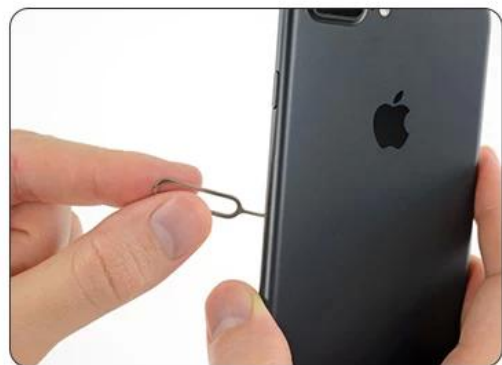

# PRODUCT PACKAGING

WEIGHT:117G

FRONT

165MM

BACK

213MM