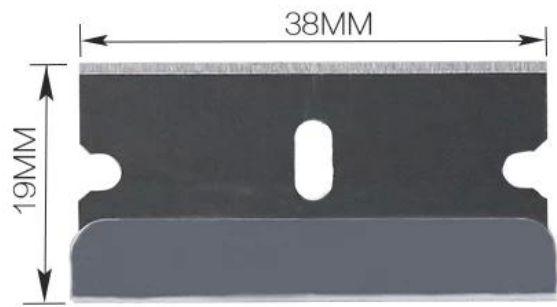

PRODUCT SIZE

Plastic blades need to be purchased

Original metal blade

PRODUCT FEATURES

Replace the blade for quick and easy

Iron scraper

Plastic scraper

Uses: scraping the ground or glass on the traces of decoration, such as chewing gum, paint, cement, glue and other residual stains.

PRODUCT PHOTOGRAPH

Blade protection cover

Knob. Replace the blade quickly and easily

WELGHT:36.2G

When used, the lid can be inserted into the back end

Sharp metal blade