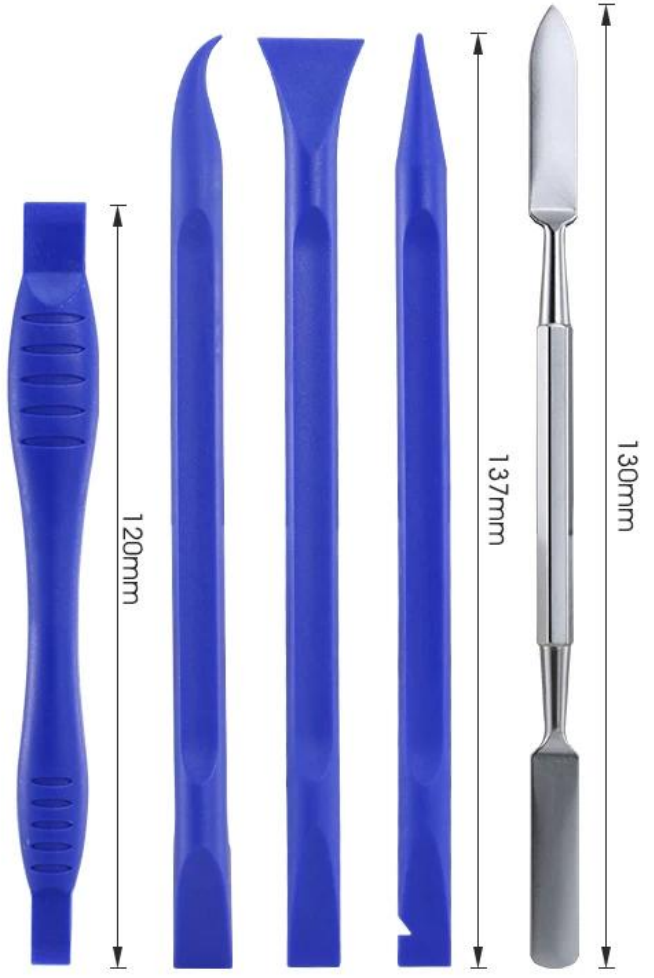

# PRODUCT DETAILS

Square corner

Rounded corners

Curved pointed

Curved round head

U-type

Flat angle

150mm

11mm

## BST-119-41PCS

Product Content:

○ 2.5    ○ 3.0    ○ 3.5    ○ 4.0    ○ 4.5    ○ 5.0    ○ 5.5

⊕ PH2    ● H1.3    ● H1.5    ● H2.0    ● H2.5    ● H3.0    ● H4.0

● H4.5    ● H5.0    ● H6.0    ☉ U2.0    ⊕ 2.0    ☆ T1    ☆ T2

144mm

140mmX138mm

36mm

47mm

26mm

116mm

26mm