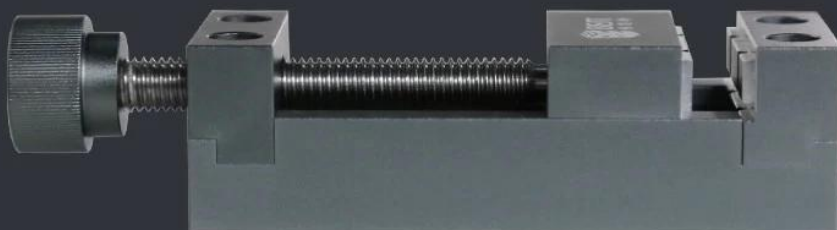

Phone camera Special fixture

Multi-directional fixation

Secure grip

360°
Rotation to adjust distance

26mm thickness, enough material

Multi-directional fixation

Can also be clipped on the side

< img src="https://cdn.b2b.yjzw.net/files/96/img/2022/09/26/202209261810570196362.jpg" width="100%" />

NameMobile phone
camera fixture**Model**

BST-001T

Material

Aluminum alloy

N.W.

192g

G.W.

199.5g

Adjustment range

0-47.5mm

*The above dimensions are all measured by hand,
if there is any error, it is within 1-3mm.