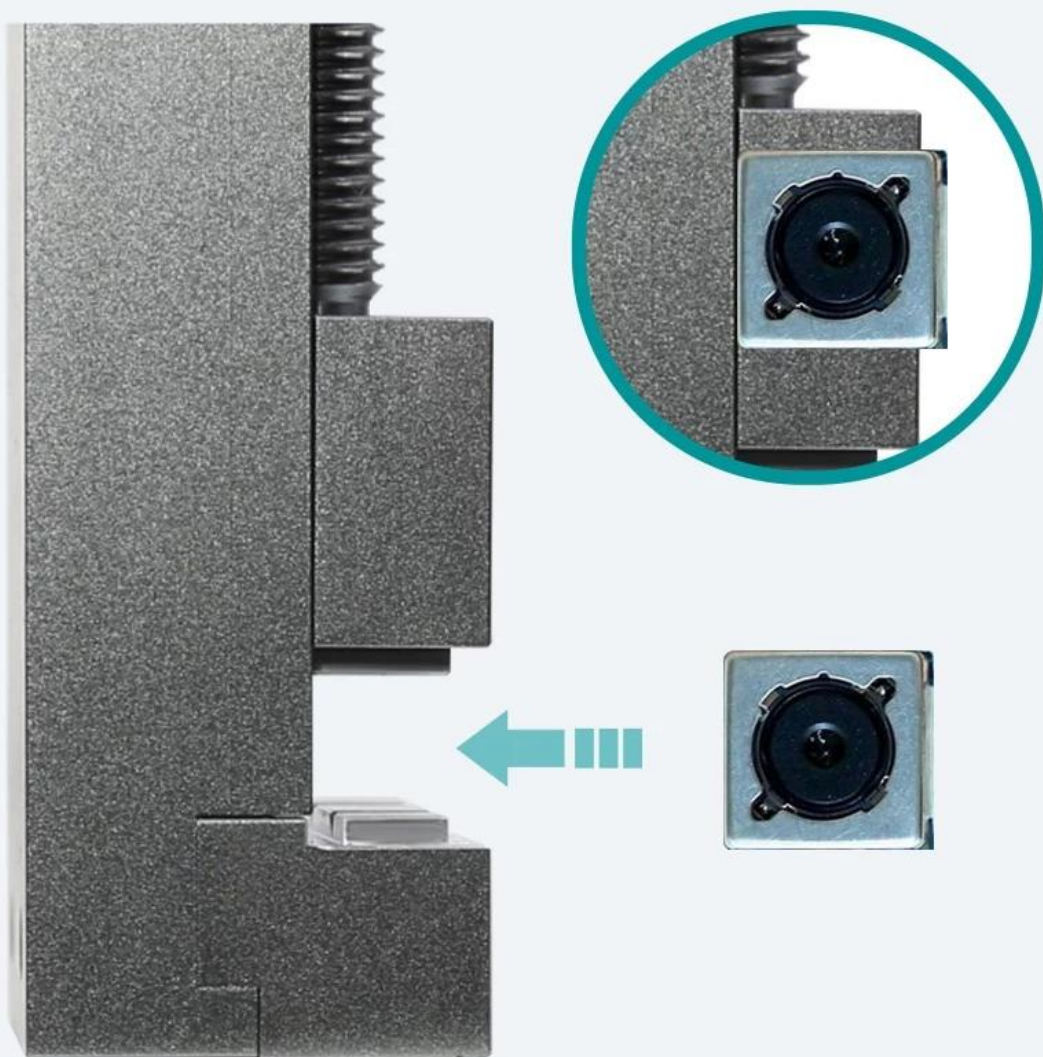

Phone camera Special fixture

Multi-directional fixation

Secure grip

360°
Rotation to adjust distance

26mm thickness, enough material

Multi-directional fixation

Can also be clipped on the side

< img src="https://cdn.b2b.yjzw.net/files/96/img/2022/09/26/202209261810570196362.jpg" width="100%" />

NameMobile phone
camera fixture**Model**

BST-001T

Material

Aluminum alloy

N.W.

192g

G.W.

199.5g

Adjustment range

0-47.5mm

*The above dimensions are all measured by hand,
if there is any error, it is within 1-3mm.