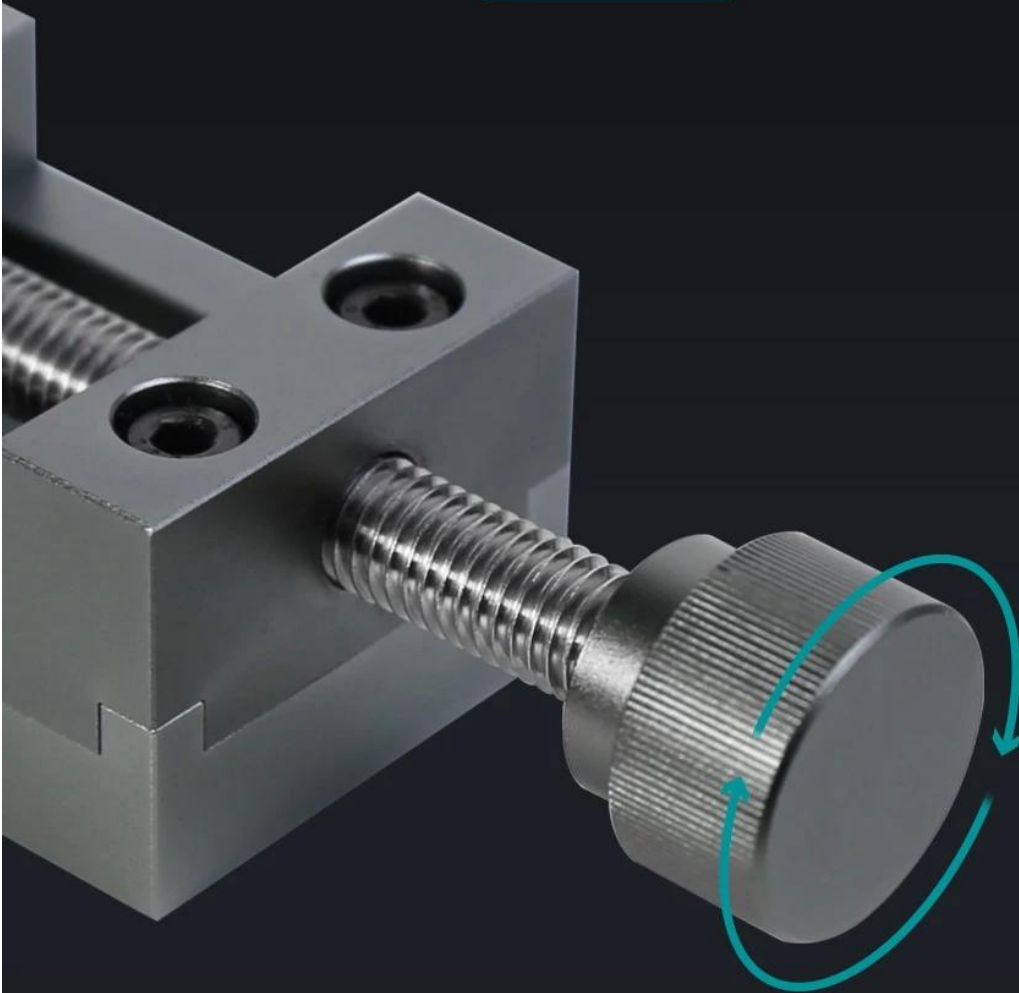

Phone camera Special fixture

Multi-directional fixation

Secure grip

360°
Rotation to adjust distance

26mm thickness, enough material

Multi-directional fixation

Can also be clipped on the side

< img src="https://cdn.b2b.yjzw.net/files/96/img/2022/09/26/202209261810570196362.jpg" width="100%" />

NameMobile phone
camera fixture**Model**

BST-001T

Material

Aluminum alloy

N.W.

192g

G.W.

199.5g

Adjustment range

0-47.5mm

*The above dimensions are all measured by hand,
if there is any error, it is within 1-3mm.