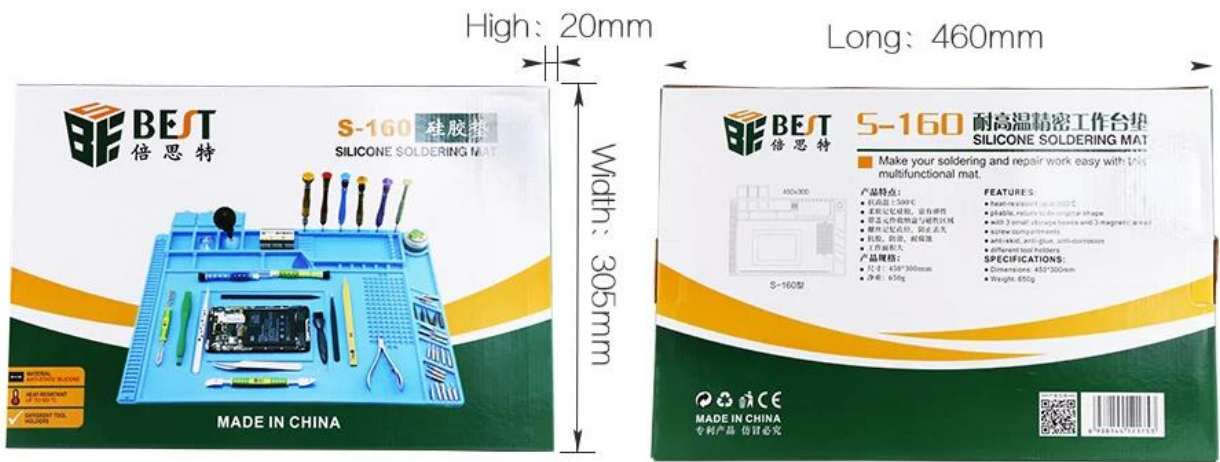

PRODUCT FEATURES

PRODUCT PHOTOGRAPH

PRODUCT PACKAGING

WEIGHT: 650G

FRONT

BACK