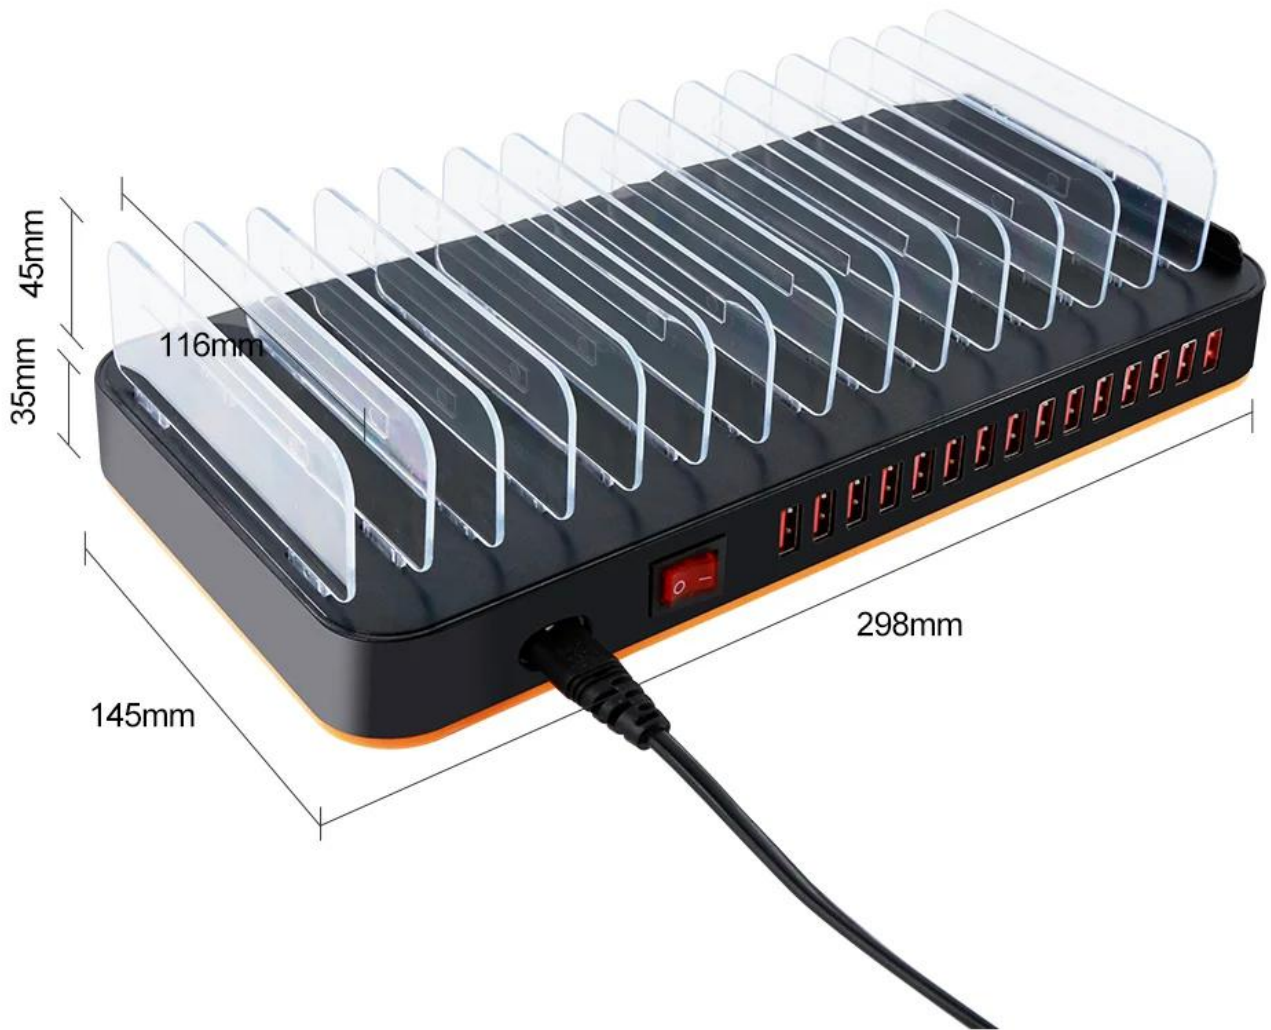

# Multi-interface USB charging station

## Creative Tidy

Brand:	 <b>BEST</b> 倍思特	Product Name:	15 USB port charging bracket
Interface type:	AC to DC	Input voltage:	AC 100-240V 50-64Hz
Input current:	0.3A (MAX)	Output current:	DC 5V 20A
Interface:	3500mAh	Interface:	2500mAh
Interface:	1500mAh	Weight:	1KG
Size:	326mm*220mm*55mm(package)		
Accessories:	Charging base, power cord, 18 partitions		
Uses:	Mobile phone repair shop, shop lobby, gym, KTV, waiting room, meeting room.		

## PRODUCT FEATURES

Arbitrary disassembly  
14 partitions

When the working temperature reaches 40 degrees, the internal cooling fan of the machine will automatically start to enhance the safety and service life of the product.