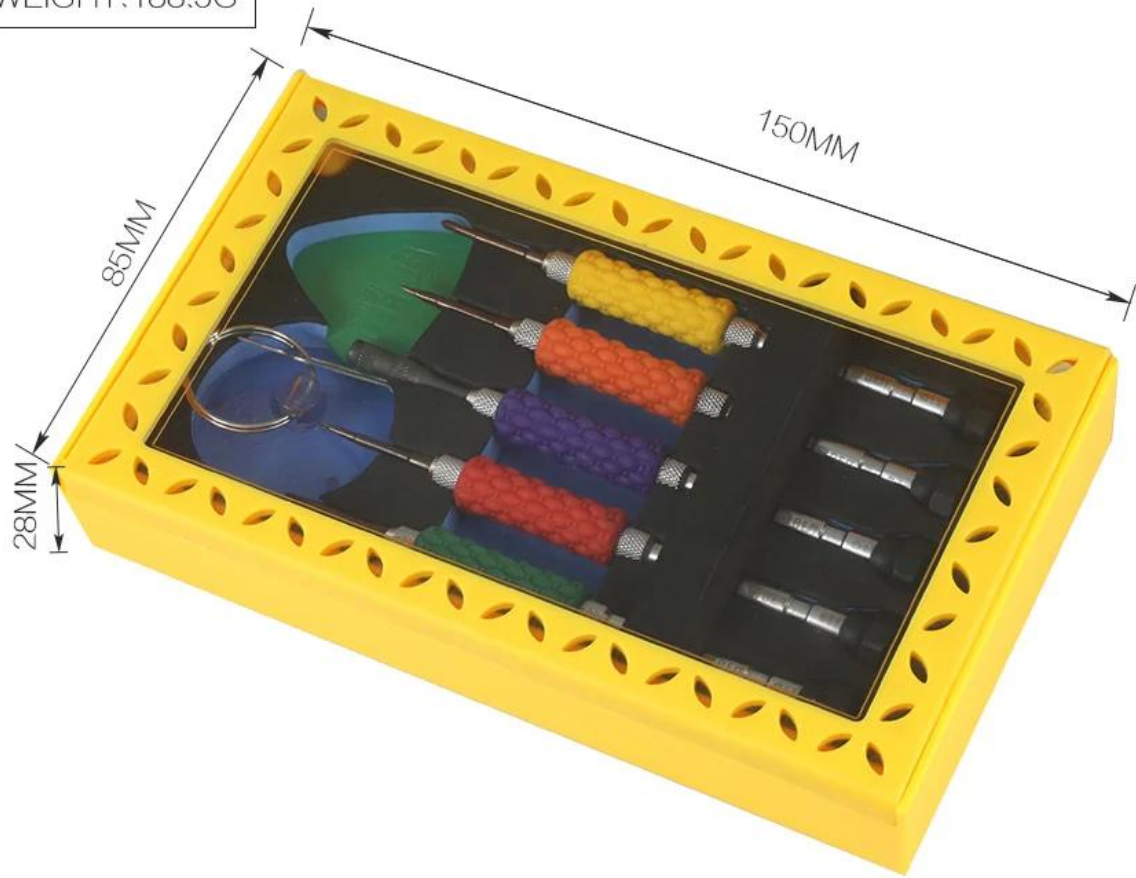

PRODUCT DISPLAY

PRODUCT DETAILS

— 1.2

⊕ 1.5

▲ 0.6

★ 0.8

⬡ 2.5

PRODUCT SIZE

PRODUCT FEATURES

Screwdriver

Apple needle

Sucker

Pry pieces

PRODUCT PHOTOGRAPH

PRODUCT PACKAGING

WEIGHT:188.5G