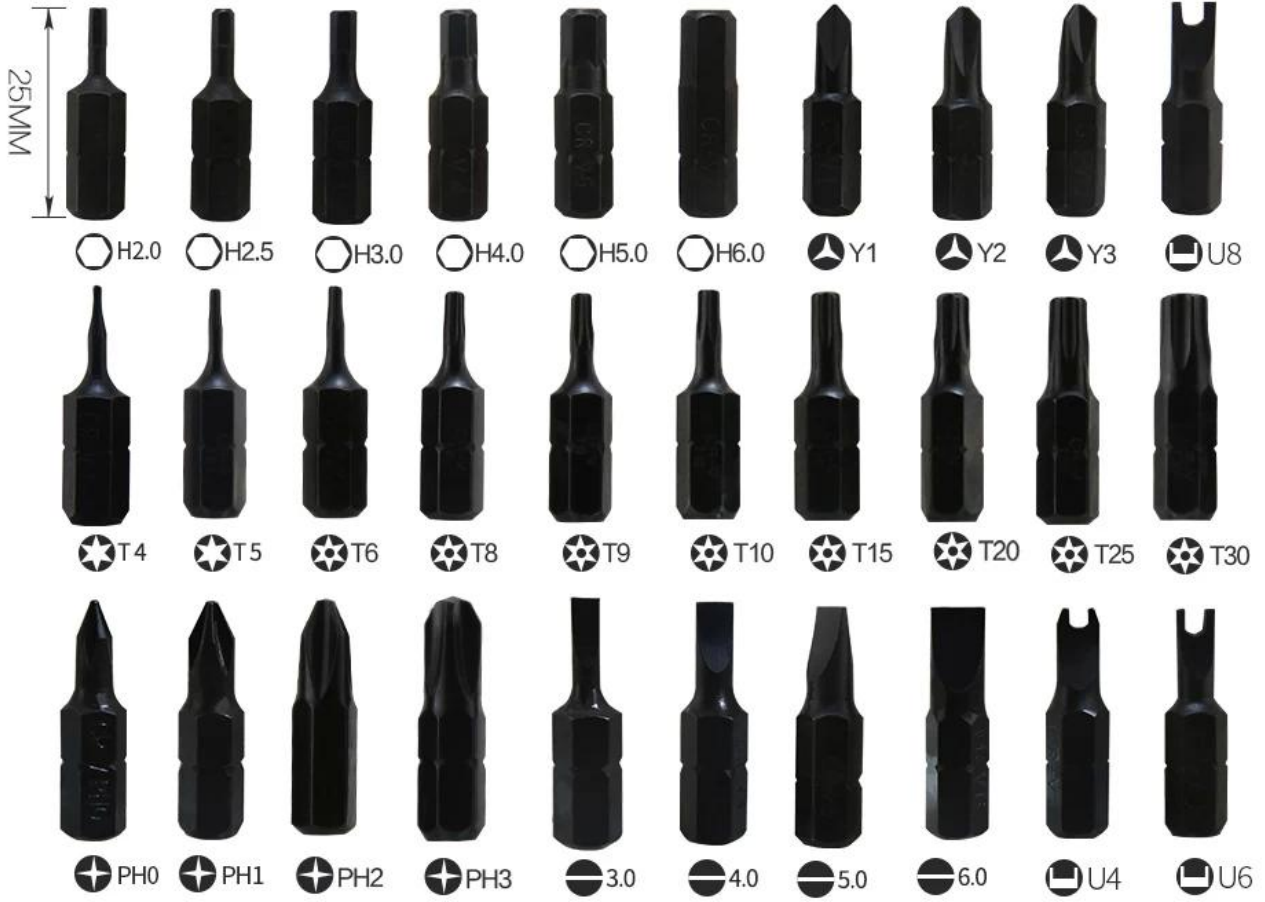

XX
XX
XX
XX
XX6150XXXXXXXXXXXXXXXXXXXXHRC52-56XXXX

PRODUCT DETAILS

PRODUCT SIZE

PRODUCT PHOTOGRAPH

PRODUCT PACKAGING

WEIGHT:331G

FRONT

BACK