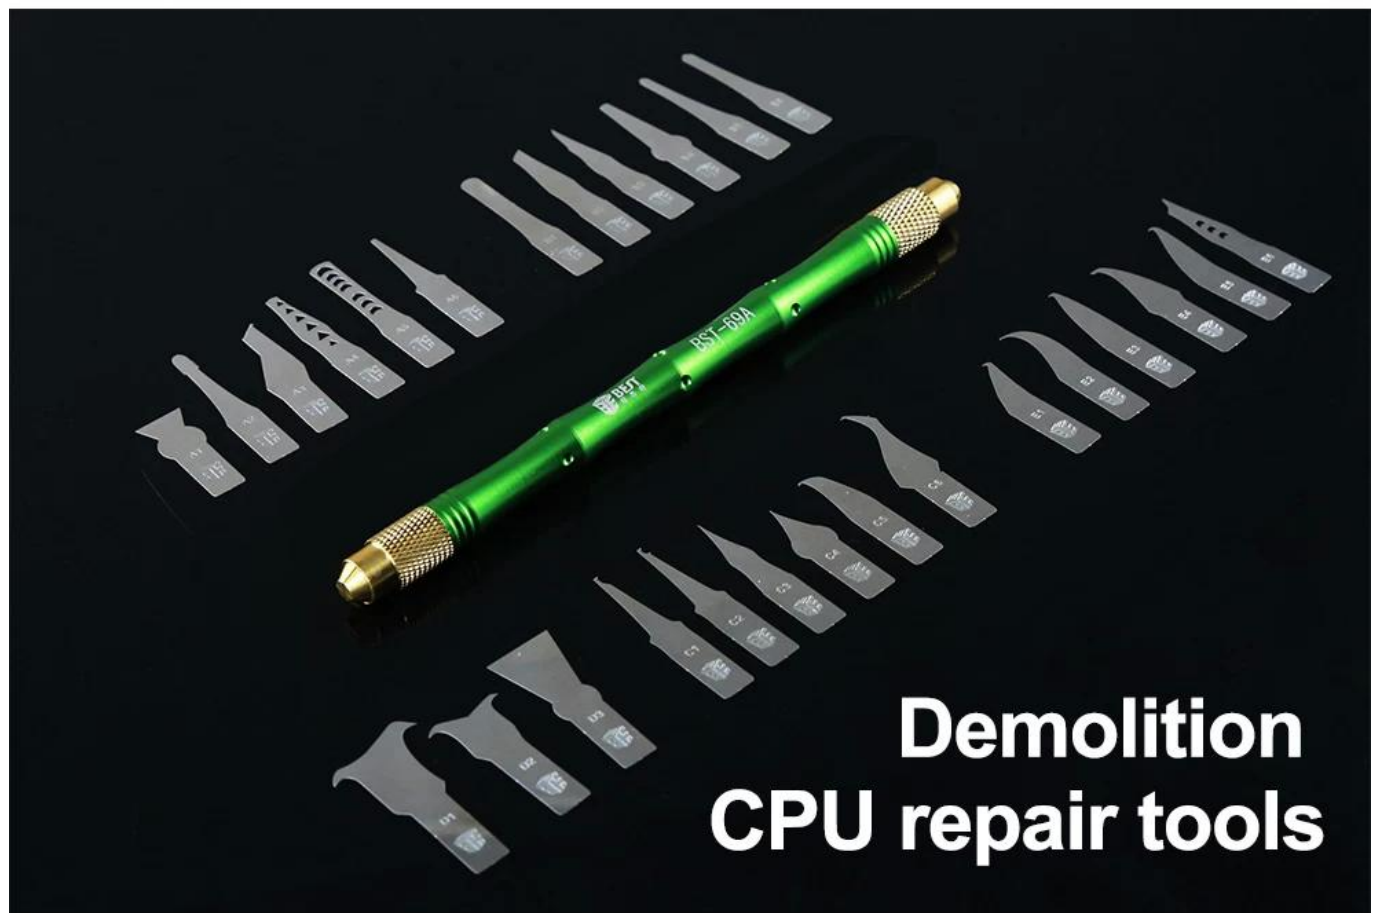

# PRODUCT DETAILS

Flexible, high temperature resistant, non-stick tin, thin blade

Pure head

Aluminum handle

Non-slip, easier operation

Pure head

Double-sided saw tooth removal

PRODUCT SIZE

Can choose colour

▲  
Pink

▲  
Green

PRODUCT PHOTOGRAPH