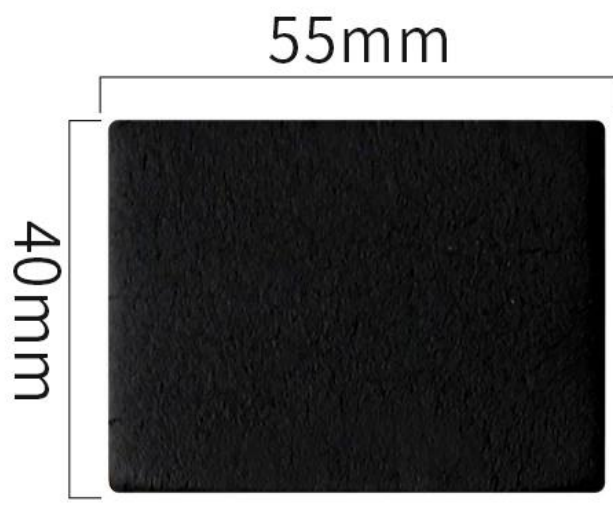

# Product properties

Used to pry open the cable or battery inside the smartwatch

Suitable for smart watch fixing crown nut

Thickness: 9mm

soft watch pad

Suitable for disassembling smart watch display

Applicable to all types of  
smart watch disassembly