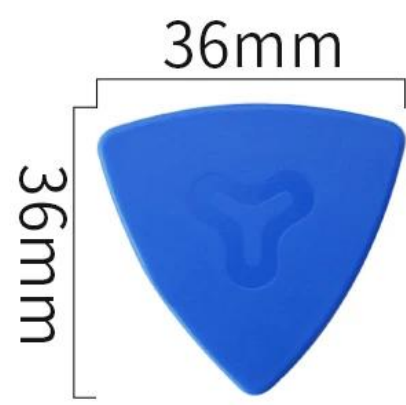

# Product properties

Used to pry open the cable or battery inside the smartwatch

Suitable for smart watch fixing crown nut

Thickness: 9mm

soft watch pad

Suitable for disassembling smart watch display

Applicable to all types of  
smart watch disassembly