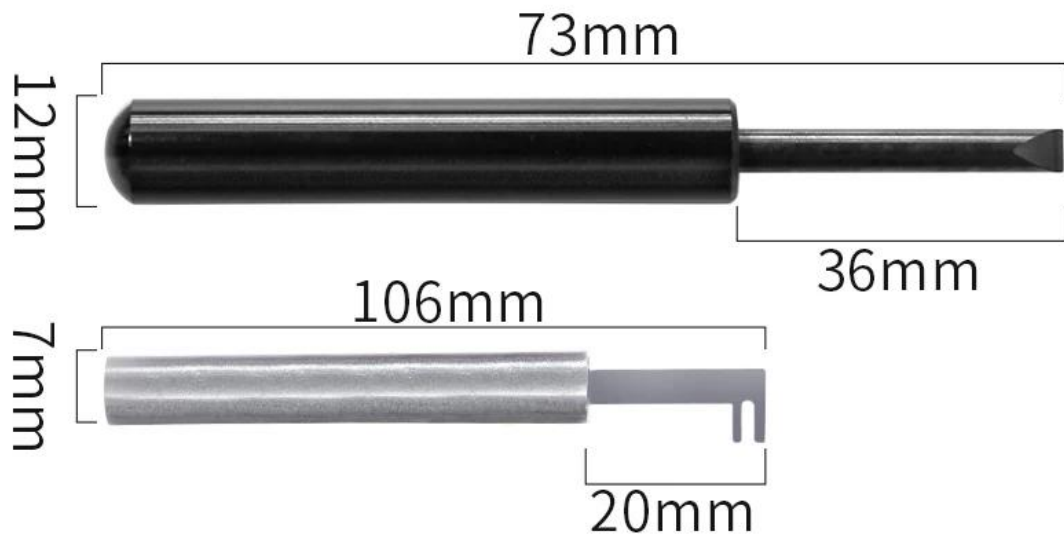

# Product properties

name:	Smart Watch Disassembly Tool Set
model:	BST-8017
Package Size:	137*24*192mm
Package weight:	116g
Product Details:	Gold screwdriver*1, silver screwdriver*1, pry out the cable or battery stick*1,Fixed knife*1, shovel blade*1, black mat*1.

# Product properties

Used to pry open the cable or battery inside the smartwatch

Suitable for smart watch fixing crown nut

Thickness: 9mm

soft watch pad

Suitable for disassembling smart watch display

Applicable to all types of  
smart watch disassembly

# Product packaging

192mm

137mm

Width: 24mm