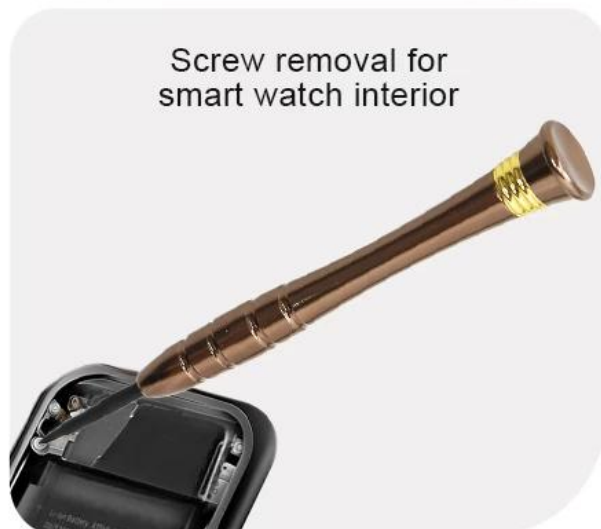

# Product properties

name:	Smart Watch Disassembly Tool Set
model:	BST-8017
Package Size:	137*24*192mm
Package weight:	116g
Product Details:	Gold screwdriver*1, silver screwdriver*1, pry out the cable or battery stick*1,Fixed knife*1, shovel blade*1, black mat*1.

# Product display

o o o

Gold screwdriver

silver screwdriver

pry out the cable or battery stick

Fixed knife

shovel blade

Black mat

# Product properties

Used to pry open the cable or battery inside the smartwatch

Suitable for smart watch fixing crown nut

Thickness: 9mm

soft watch pad

Suitable for disassembling smart watch display

Applicable to all types of  
smart watch disassembly