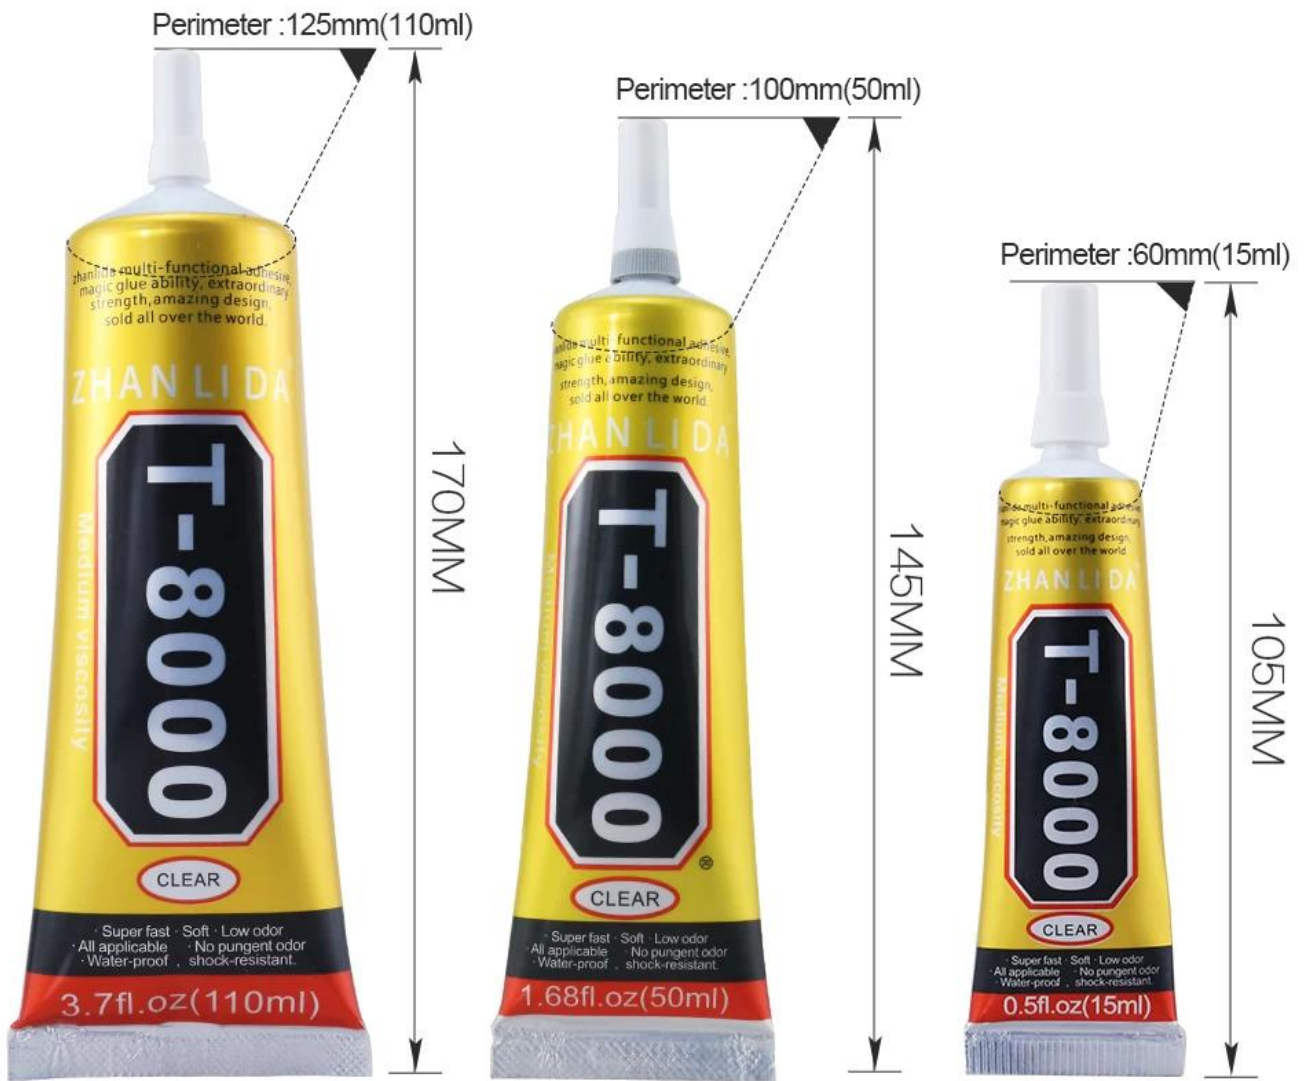

Descrizione del prodotto:

Periodo di validità: 5 mesi

Questo articolo è adesivo di colla di alta qualità

Uso: schermo del pannello a sfioramento e schermo LCD

Peso: 15ml, 50ml, zona 110ml disponibile

PRODUCT APPLICATION

PRODUCT SIZE

PRODUCT DETAILS

- * Phone frame repair glue T8000 glue
- * Single component, non-toxic low odor, low drawing
- * Quick-drying type, fixed 3 to 20 minutes can be.
- * Free heating, free hot pressure, open to use, the operation of a single tube.
- * High strength, elastic bonding, drop does not open plastic.
- * High temperature 80 degrees, low temperature 35 degrees
- * Repair open plastic, repair screen for the use of glue.

T8000 comes with needle adhesive is a kind of special environmental glue which can meet the needs of clothes, cloth, toys, rhinestones, all kinds of decorations, flowers, cloth, shells, jewelry, handicrafts and other industries. Compared with other adhesives, T8000 irritation of the smell of small, harmless to the human body, please rest assured that use; are single-component new transparent solution glue, room temperature curing, easy to operate without re-packing, open cover can be used with high flexibility, Vibration and waterproof.