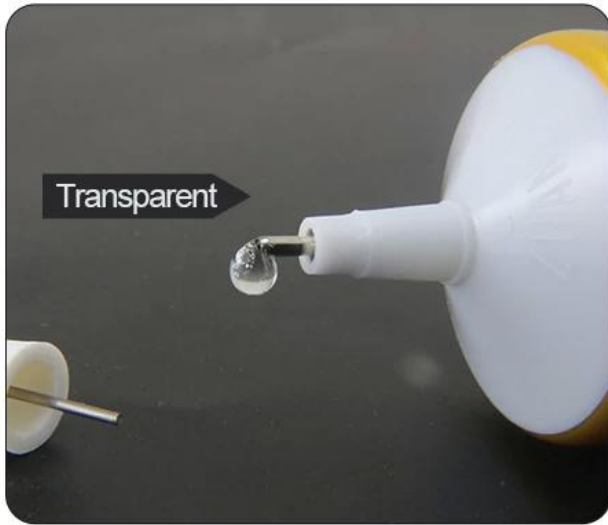

Descrizione del prodotto:

Periodo di validità: 5 mesi

Questo articolo è adesivo di colla di alta qualità

Uso: schermo del pannello a sfioramento e schermo LCD

Peso: 15ml, 50ml, zona 110ml disponibile

PRODUCT APPLICATION

PRODUCT SIZE

PRODUCT DETAILS

- * Phone frame repair glue T8000 glue
- * Single component, non-toxic low odor, low drawing
- * Quick-drying type, fixed 3 to 20 minutes can be.
- * Free heating, free hot pressure, open to use, the operation of a single tube.
- * High strength, elastic bonding, drop does not open plastic.
- * High temperature 80 degrees, low temperature 35 degrees
- * Repair open plastic, repair screen for the use of glue.

T8000 comes with needle adhesive is a kind of special environmental glue which can meet the needs of clothes, cloth, toys, rhinestones, all kinds of decorations, flowers, cloth, shells, jewelry, handicrafts and other industries. Compared with other adhesives, T8000 irritation of the smell of small, harmless to the human body, please rest assured that use; are single-component new transparent solution glue, room temperature curing, easy to operate without re-packing, open cover can be used with high flexibility, Vibration and waterproof.

Plastic, PE, PP, PVC, ABS, nylon, sponge, film, fabric, electronic components, plastic, rubber, metal, glass, ceramic, stone, bamboo, , Fiber, paper, paste the phone frame, LCD screen, the box, and other materials have a good paste performance.