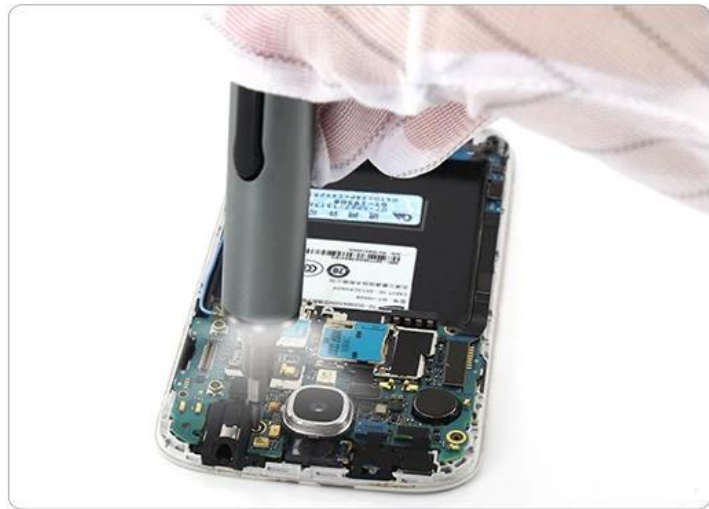

Cell phone, computer, glasses, camera,
watch, earphone, radio, meet most daily maintenance

PRODUCT SIZE

Electric screwdriver

PRODUCT DETAILS

LED lighting during work

⊕	PH000	PH00	PH0	PH1	PH2
⊛	T5	T6	T8		
⊖	1.5	2.0	3.0		
⊙	2.5	3.0			
★	0.8	1.5	1.2		
U	3.0				
Y	2.5				
▲	3.0				
■	SQ0				

Model: 9911A	Weight: 260G	Battery type: lithium battery	Use time: 2-5hour
Product size: 243*75*42MM	Main material: AL	Bit Material: S2	
Accessories: bit X 20, lithium batteryX1 , handle X 1 , Charging Cable X 1			