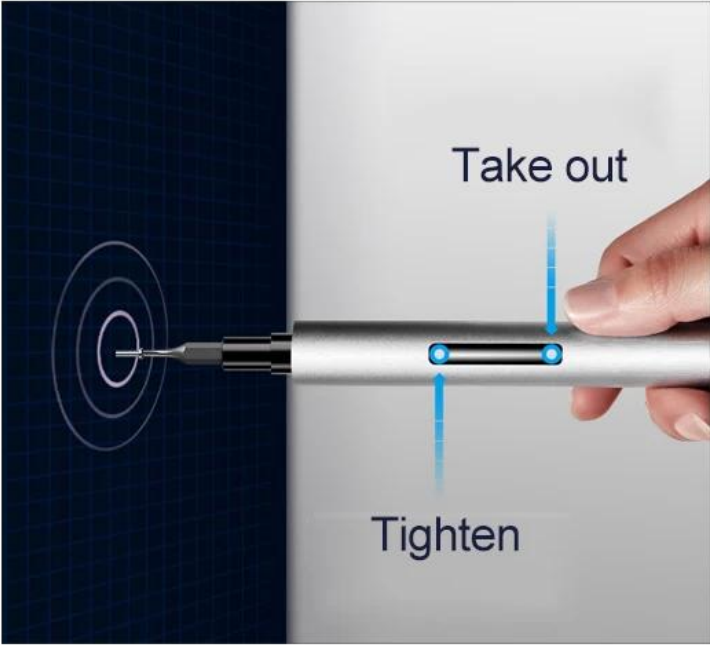

Cell phone, computer, glasses, camera,
watch, earphone, radio, meet most daily maintenance

PRODUCT SIZE

Electric screwdriver

PRODUCT DETAILS

LED lighting during work

⊕	PH000	PH00	PH0	PH1	PH2
⊛	T5	T6	T8		
⊖	1.5	2.0	3.0		
⊙	2.5	3.0			
★	0.8	1.5	1.2		
U	3.0				
Y	2.5				
▲	3.0				
■	SQ0				

Model: 9911A	Weight: 260G	Battery type: lithium battery	Use time: 2-5hour
Product size: 243*75*42MM	Main material: AL	Bit Material: S2	
Accessories: bit X 20, lithium batteryX1 , handle X 1 , Charging Cable X 1			