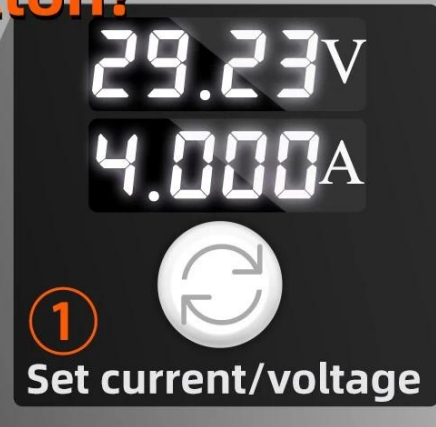

# Small machine

Compared with liner DC power supply, more compact, lighter, portable and Compact

DC POWER SUPPLY

Voltage Display

30.00 V

Voltage Coarse

Current Display

10.00 A

Voltage Fine

Power Display

300.0 W

Current Coarse

USB interface (5V/2A)

C.V

C.C

A-COARSE

# How to Use ON/OFF Button?

< img src="https://cdn.b2b.yjzw.net/files/96/img/2023/07/13/202307131813420150597.jpg" width="100%" />

DC POWER SUPPLY

30.00 V

10.00 A

300.0 W

C.V ●

● C.C

**Large screen with power 4-digit display**

100 x 60mm Large screen display

**USB Port(5V2A)**

DC POWER SUPPLY

30.00 V

10.00 A

300.0 W

C.V ●