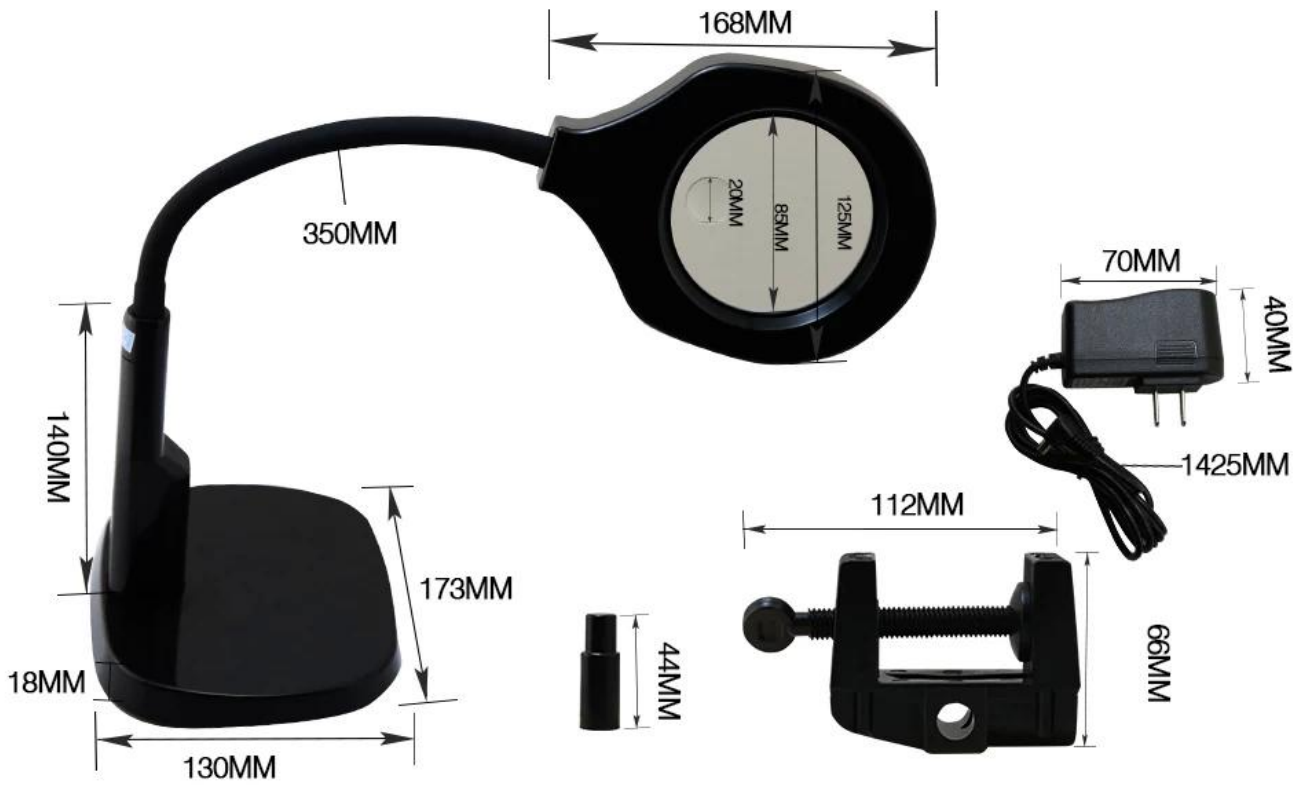

PRODUCT DISPLAY

PRODUCT DETAILS

PRODUCT SIZE

PRODUCT FEATURES

PRODUCT PHOTOGRAPH

large lenses

Small lenses

PRODUCT PACKAGING

WEIGHT:1168G

PACRTS