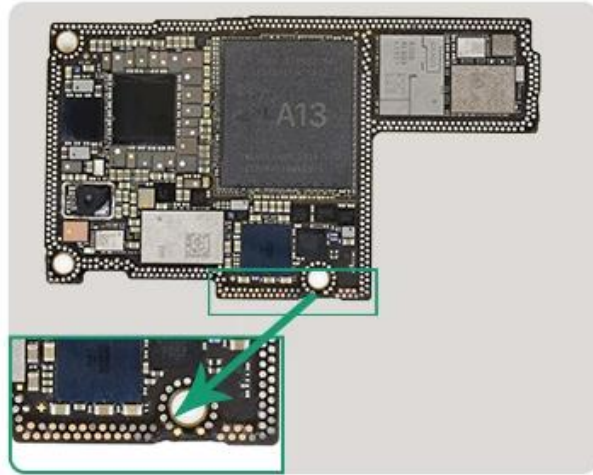

Before repair → After repair

*Before repair*

*After repair*

*Before repair*

*After repair*

W.G.:1.8g

60mm

98mm