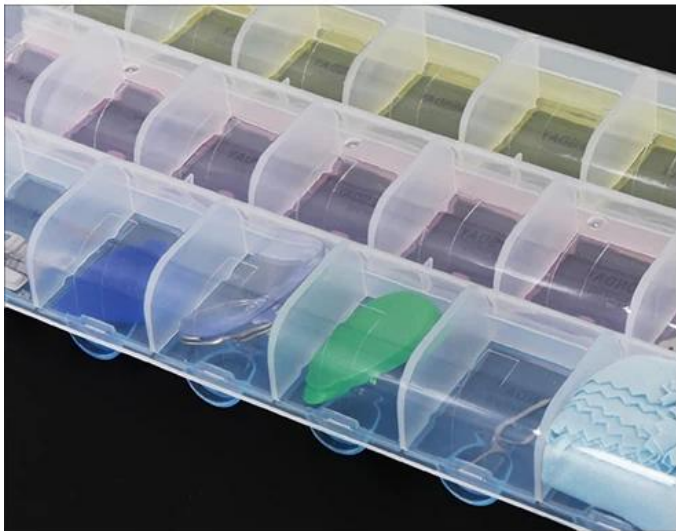

# PRODUCT DISPLAY

PRODUCT SIZE

# PRODUCT PHOTOGRAPH

Weight: 105g