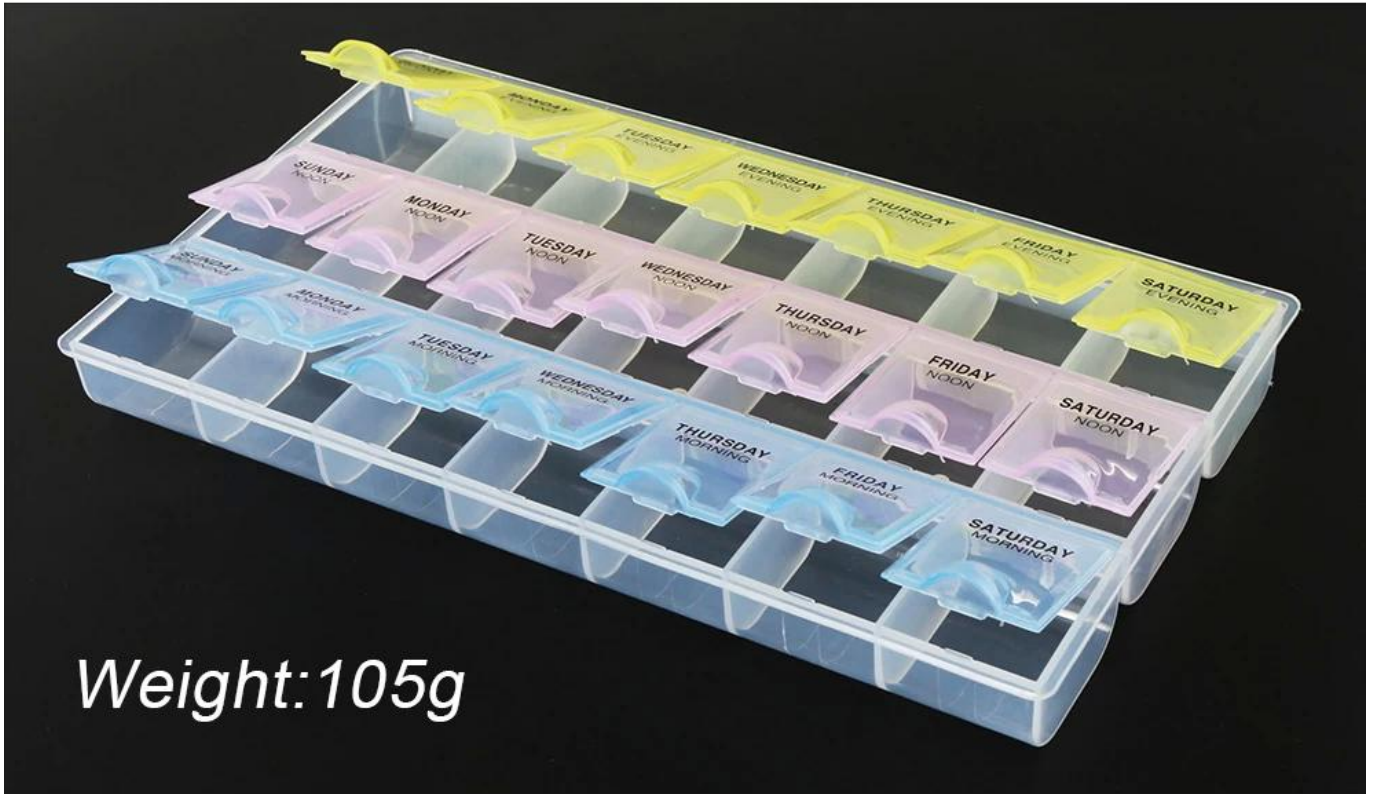

# PRODUCT DISPLAY

PRODUCT SIZE

# PRODUCT PHOTOGRAPH

Weight: 105g