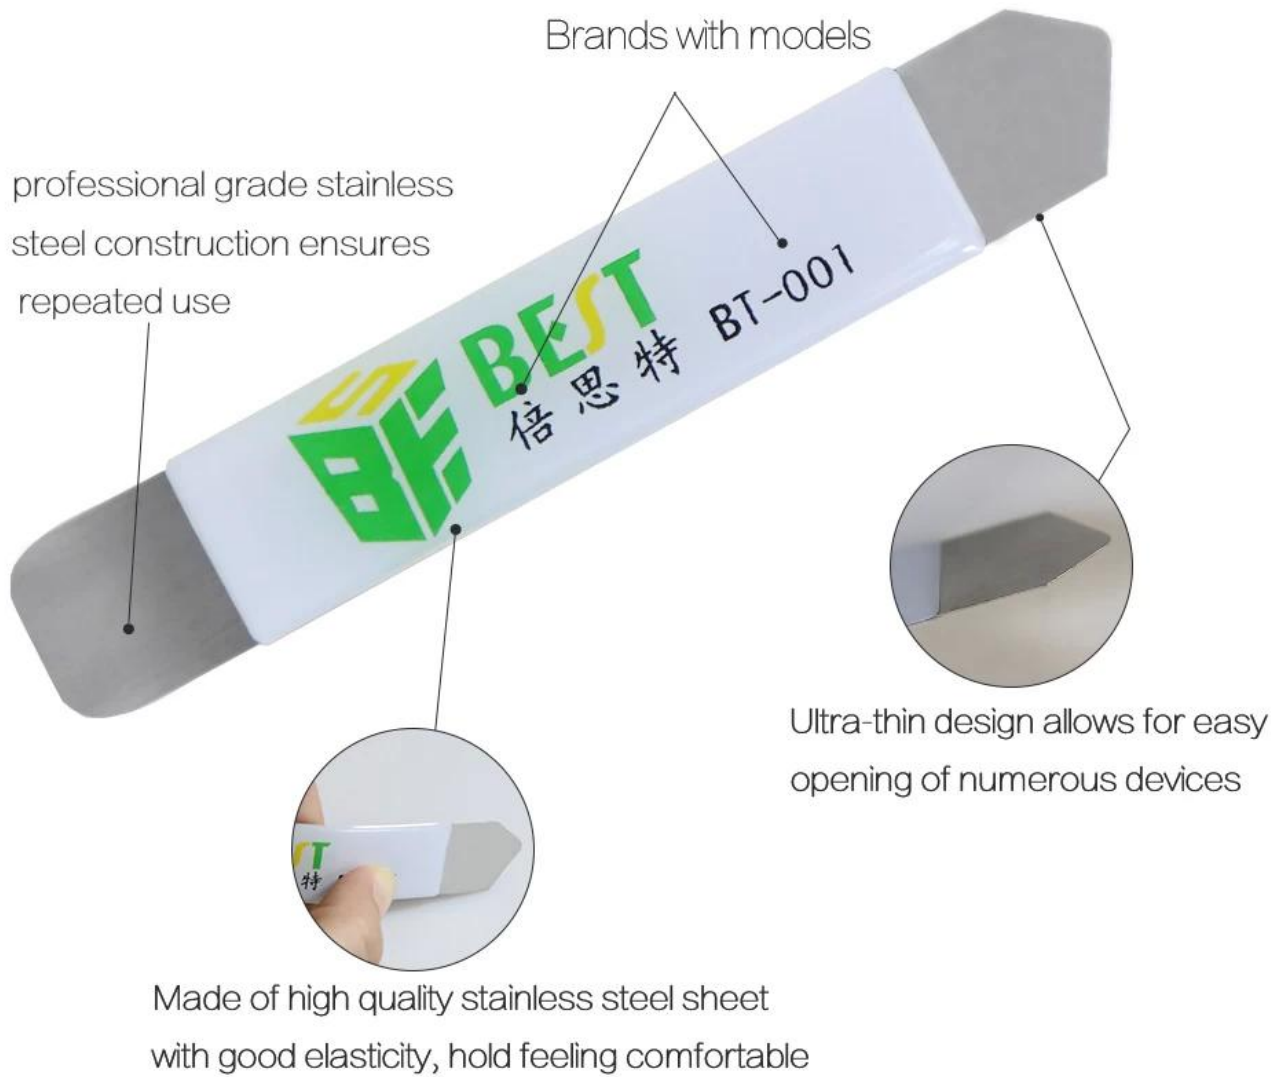

PRODUCT FEATURES