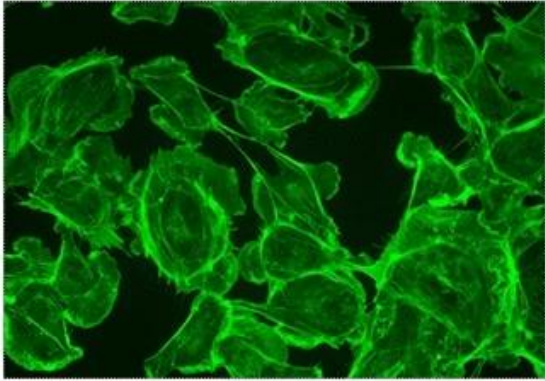

Four characteristics

38 million pixels

Full HD output

Remote
camera and video

Suitable for a
variety of microscopes

Easy to operate

Use original
Panasonic
CMOS sensor
C/CS interface

Fluorescence observation

Polarized observation

Metallographic analysis

Precision circuit