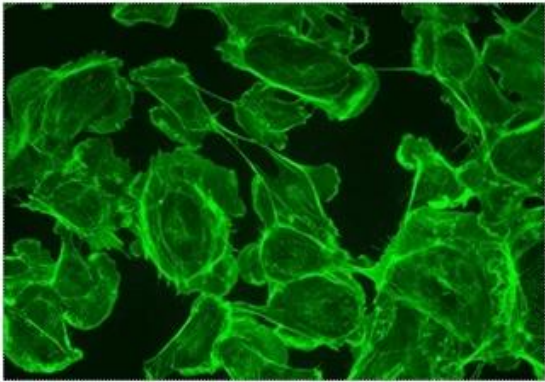

Fluorescence observation