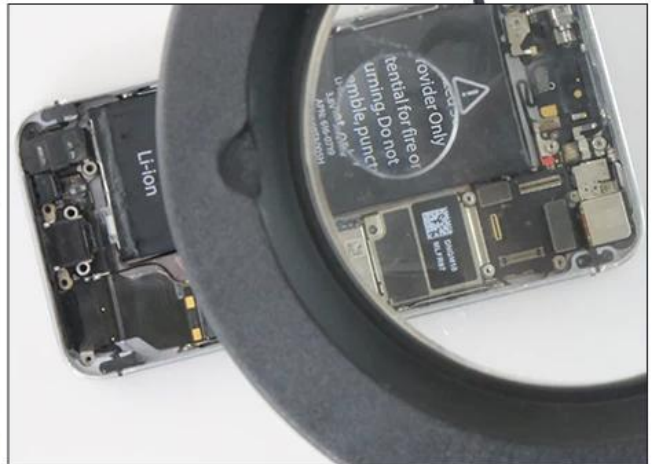

Specifications

- 1.Magnification: 5X and 10 X
 - 2.36pcs of LED
 - 3.Adjustable brightness and neck high
 - 4.Anti-dust cover
- 2.CE ISO approval

Best-208L 5x/10x 36 LED magnifying glass desk lamp

Ideal to be used in coin/stamp collecting, hobbies and modelings, crafts and arts, electronics, jewelry, detailed painting, senior people's reading, etc. Features with goose neck and 36 pcs of LED, this affordable 5X and 10X Magnifying Tabletop Lamp offers users flexible adjustable height for better efficiency

Features:

Color: Black

Voltage: 110V/220V

Magnification:5X and 10X

Diameter of Glass Lens:8.5CM

36pcs of LED

Adjustable Goose Neck

Adjustable brightness

PRODUCT DISPLAY

BST-208L

PRODUCT SIZE

PRODUCT DETAILS

PRODUCT FEATURES

Power: 2.7W

Input voltage: 110V / 220V 50-60HZ

Illumination: 1450lux

Light source: LED (36)

PRODUCT PHOTOGRAPH

PRODUCT PACKAGING

WEIGHT: 1000G