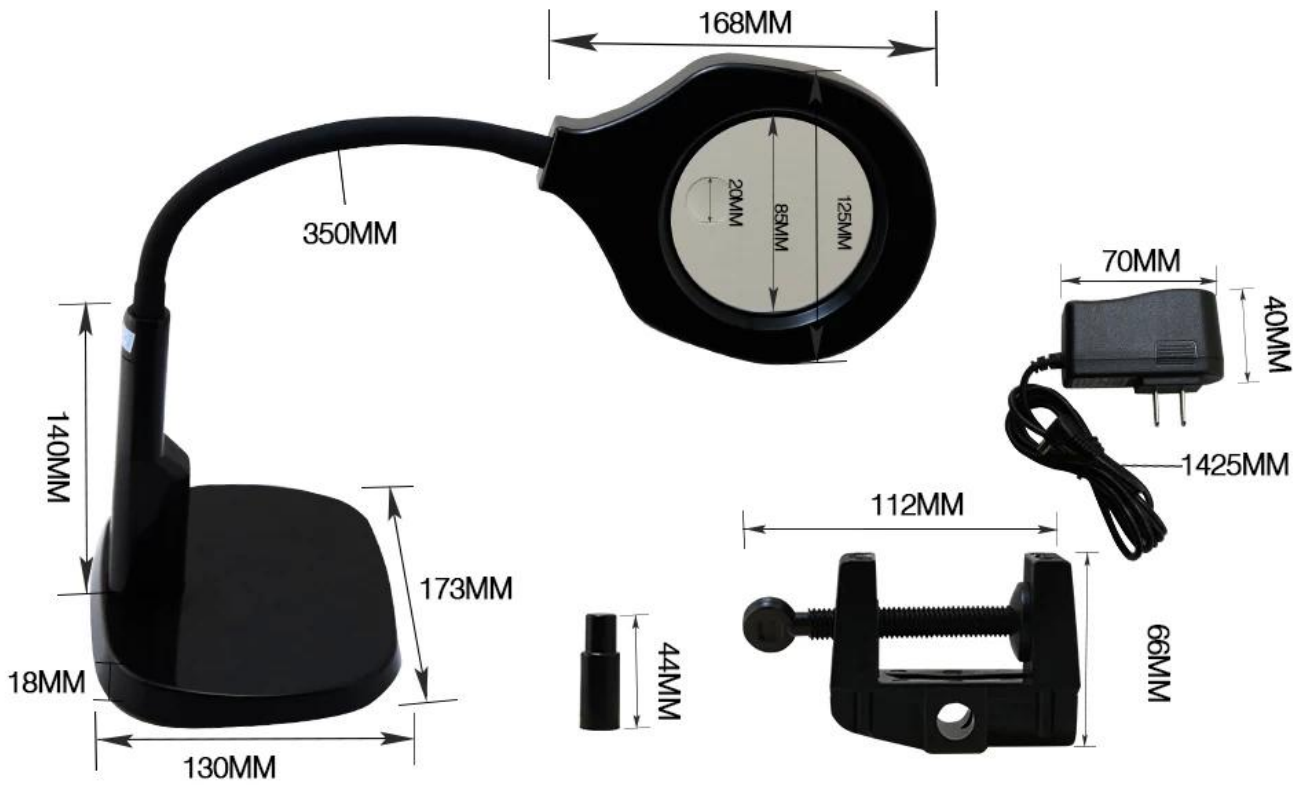

PRODUCT DISPLAY

PRODUCT DETAILS

PRODUCT SIZE

PRODUCT FEATURES

PRODUCT PHOTOGRAPH

large lenses

Small lenses

PRODUCT PACKAGING

WEIGHT:1168G

PACRTS

PACKAGING