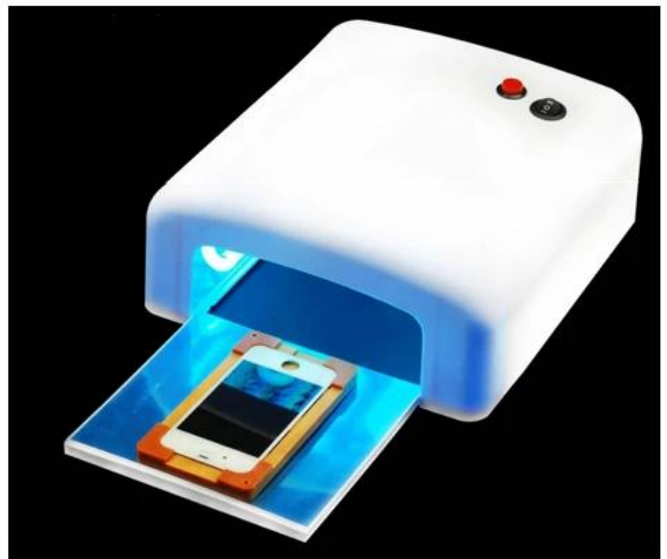

## PRODUCT DISPLAY

---

PRODUCT SIZE

## PRODUCT DETAILS

Input voltage: AC220V  $\pm$  10% 50HZ

Power: 36W (9W \* 4 = 36W)

UV wavelength: 370nm

▲  
front

▲  
back

Original with electronic lamp 9W (4)

For a variety of models of mobile phones