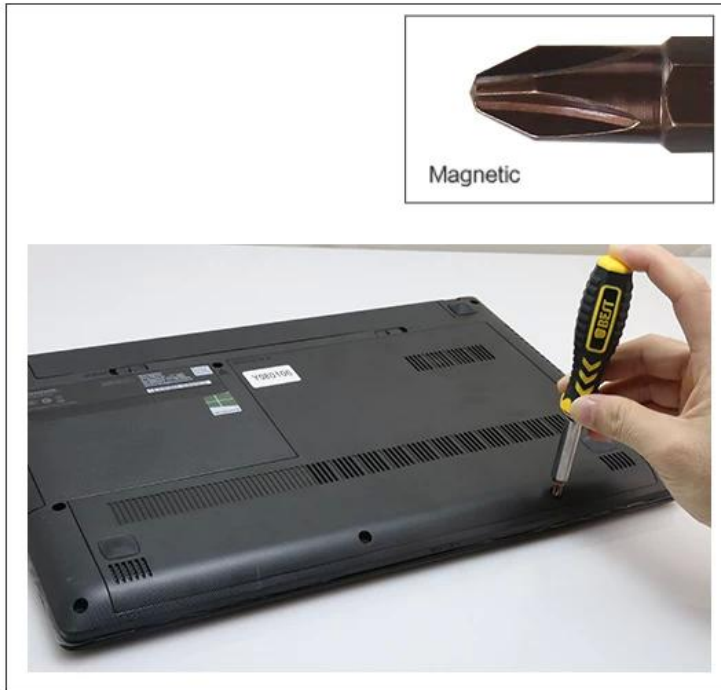

Product Description

- Professional design, beauty appearance and portable screwdriver set is easy to use
- Multipoint and adjustable extension bar is easy to disassemble and can be changed the length according to different requirements
- High quality and precision screw heads of all types are suitable for work in different areas
- The handle of ergonomic design is easy to operate.
- Precision screw heads under high temperature processing are made of high quality chrome-vanadium steel (6150#), whose HRC is from 52-56 degree.

PRODUCT DETAILS

PRODUCT SIZE

PRODUCT PHOTOGRAPH

PRODUCT PACKAGING

WEIGHT:330G

FRONT

BACK

166MM