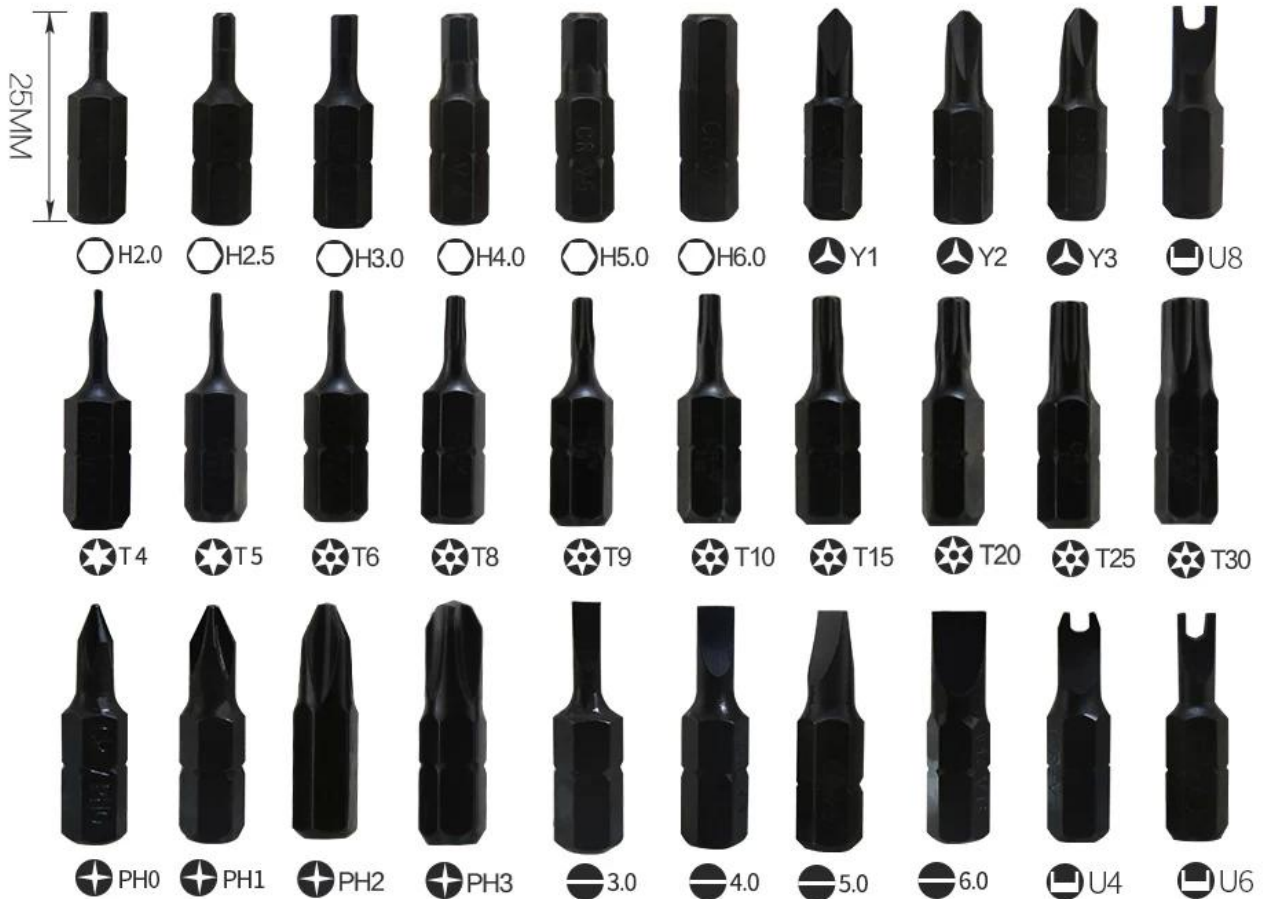

## Product Description

- Professional design, beauty appearance and portable screwdriver set is easy to use
- Multipoint and adjustable extension bar is easy to disassemble and can be changed the length according to different requirements
- High quality and precision screw heads of all types are suitable for work in different areas
- The handle of ergonomic design is easy to operate.
- Precision screw heads under high temperature processing are made of high quality chrome-vanadium steel (6150#), whose HRC is from 52-56 degree.

## PRODUCT DETAILS

PRODUCT SIZE

PRODUCT PHOTOGRAPH

PRODUCT PACKAGING

WEIGHT:331G

FRONT

BACK

**BEST** BT-2166 倍思特电子工具 32PCS

**THE UTILZTY TYPE PRECISION SCREWDRIVERSET**

- 实用型便携式精密螺丝批组套工具
- 适用于工矿、汽车、机械、通讯、家电等各领域的维修及维护

**BEST** BT-2166 倍思特电子工具 32PCS组套

- A型: S-镀锌  
H2.0 H2.5 H3.0 H4.0 H5.0 PH0 PH1 PH2 PH3 T820 T6 T8 T9 T10 T15 T20 T25 T27 T30 T40 U4 U6 Y1 Y2 R1 R2 Ø4.0 Ø5.0 Ø6.0 H6.0
- B型: S-发红  
T6 T8 T9 T10 T15 T20 T25 T30 T46 U8 PH0 PH1 PH2 PH3 Ø3.0 Ø4.0 Ø5.0 Ø6.0 TA2.0 TA2.5 H2.0 H3.0 H4.0 H5.0 H6.0 Y1 Y2 Y3 U4 U6
- C型: CR-V发黑  
H2.0 H2.5 H3.0 H4.0 H5.0 H6.0 Y1 Y2 Y3 U8 T4 T5 T6 T8 T9 T10 T15 T20 T25 T30 PH0 PH1 PH2 PH3 Ø3.0 Ø4.0 Ø5.0 Ø6.0 U4 U6