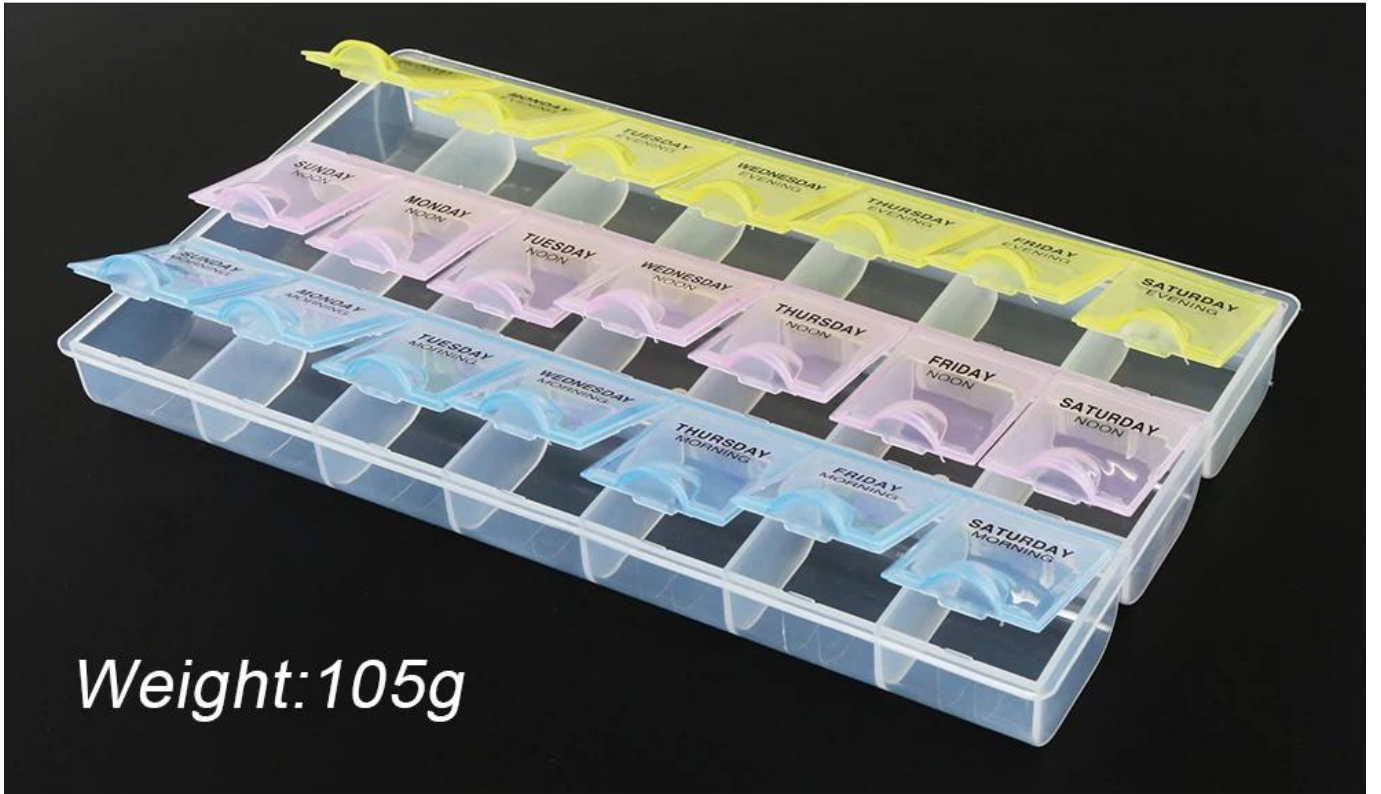

PRODUCT DISPLAY

PRODUCT SIZE

PRODUCT PHOTOGRAPH

Weight: 105g