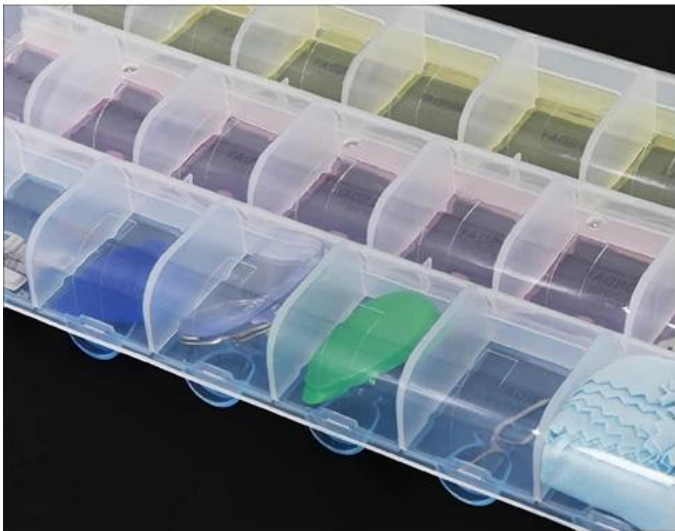

PRODUCT DISPLAY

PRODUCT SIZE

PRODUCT PHOTOGRAPH

Weight: 105g