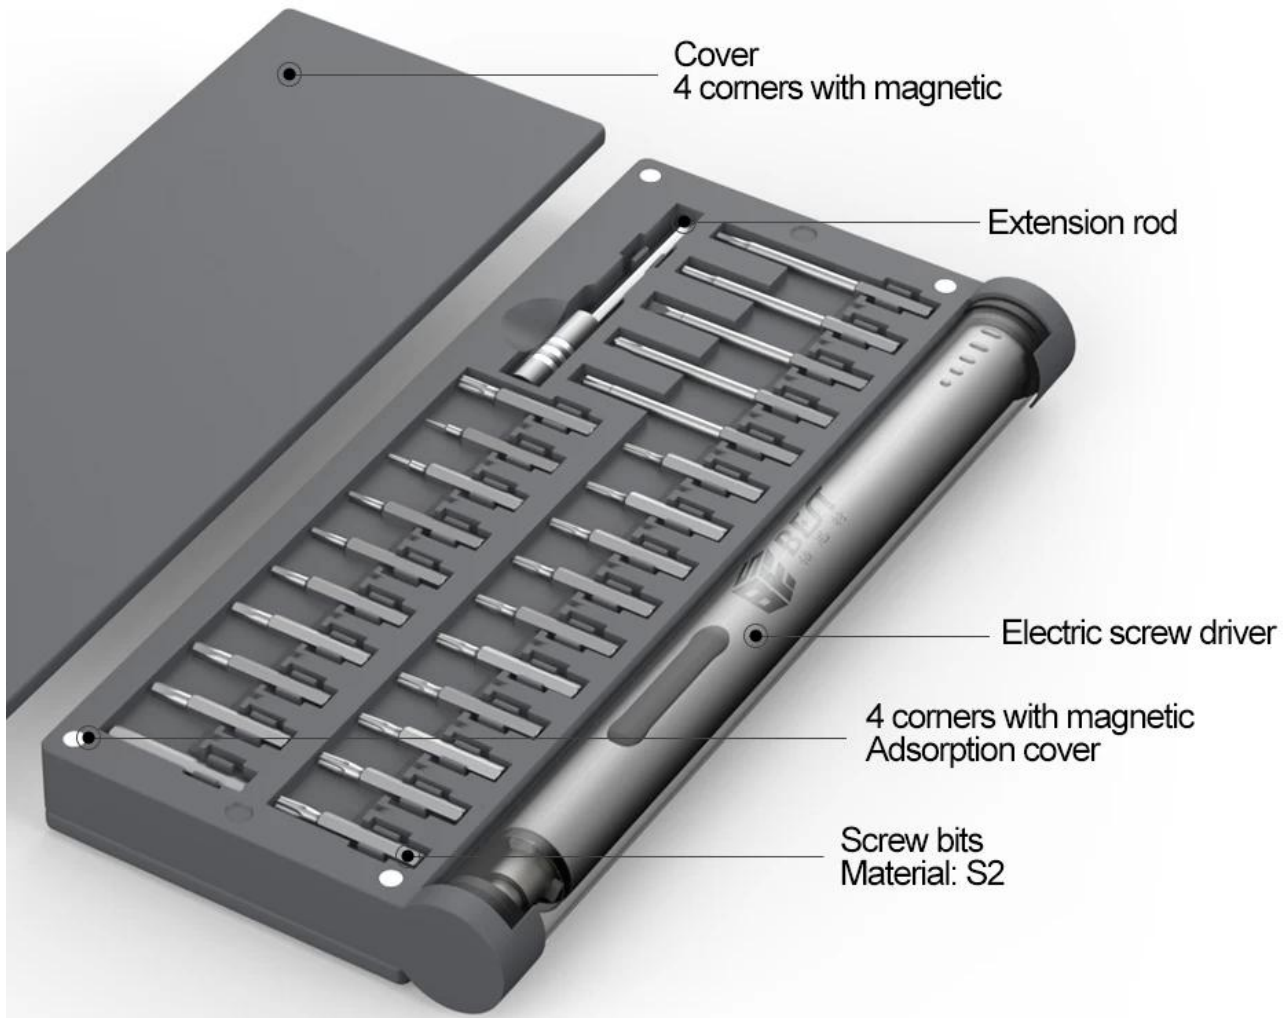

En gros BEST-9911 + 57 en 1 tournevis électrique set rechargeable sans fil Power Driver Driver Kit avec aimant pad magnétiseur

Description du produit

1	Le tournevis électrique de troisième génération
2	Boîtier en alliage d'aluminium mince en forme de stylo
3	Fonctionne en continu pendant 5 à 6 heures
4	Comprend 56 embouts de tournevis en acier S2
5	Excellent outil pour la réparation de projets, tels que les smartphones, les appareils photo, les drones RC, les ordinateurs portables, etc.

Cover
4 comers with magnetic

Extension rod

Electric screw driver

4 comers with magnetic
Adsorption cover

Screw bits
Material: S2

USB charging port

Charging indicator

Anticlockwise rotation

handle: Aluminum alloy

Clockwise rotation

Rotary axis

LED light

Bit

Take out

Tighten

4 angles with magnetic, mutual adsorption,
simple and beautiful, easy to take

Brand:		Model:	9911+	Product weight:	725g
Appearance size:	200mm*95mm*23mm	Packing size:	230mm*107mm*35mm		
Packing type:	Color box	Product color:	gray	Bit material:	S2 steel
Shell material:	ABS				
Accessories:	57 in 1 Electric screwdriver set, magnetizer, charging cable, magnetic pad				
Opening and closing method: magnetic adsorption					
Scope of application: Conventional household appliances such as watches, cameras, acquirers, computers, mobile phones, drones, etc., to meet most daily repair needs.					