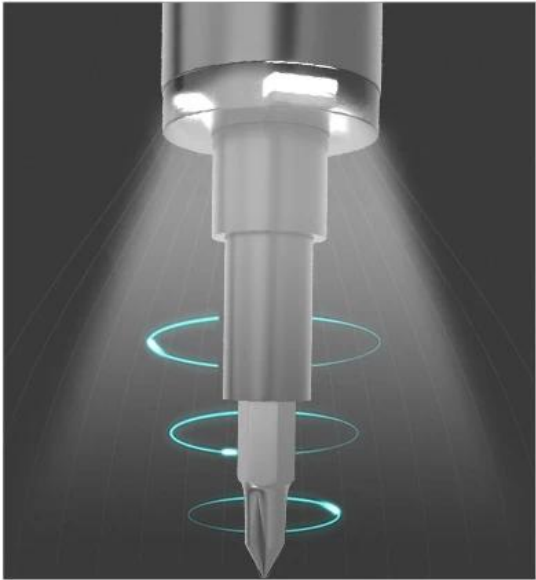

En gros BEST-9911 + 57 en 1 tournevis électrique set rechargeable sans fil Power Driver Driver Kit avec aimant pad magnétiseur

Description du produit

1	Le tournevis électrique de troisième génération
2	Boîtier en alliage d'aluminium mince en forme de stylo
3	Fonctionne en continu pendant 5 à 6 heures
4	Comprend 56 embouts de tournevis en acier S2
5	Excellent outil pour la réparation de projets, tels que les smartphones, les appareils photo, les drones RC, les ordinateurs portables, etc.

Cover
4 comers with magnetic

Extension rod

Electric screw driver

4 comers with magnetic
Adsorption cover

Screw bits
Material: S2

USB charging port

Charging indicator

Anticlockwise rotation

handle: Aluminum alloy

Clockwise rotation

Rotary axis

LED light

Bit

Take out

Tighten

4 angles with magnetic, mutual adsorption,
simple and beautiful, easy to take

Brand:		Model:	9911+	Product weight:	725g
Appearance size:	200mm*95mm*23mm	Packing size:	230mm*107mm*35mm		
Packing type:	Color box	Product color:	gray	Bit material:	S2 steel
Shell material:	ABS				
Accessories:	57 in 1 Electric screwdriver set, magnetizer, charging cable, magnetic pad				
Opening and closing method: magnetic adsorption					
Scope of application: Conventional household appliances such as watches, cameras, acquirers, computers, mobile phones, drones, etc., to meet most daily repair needs.					