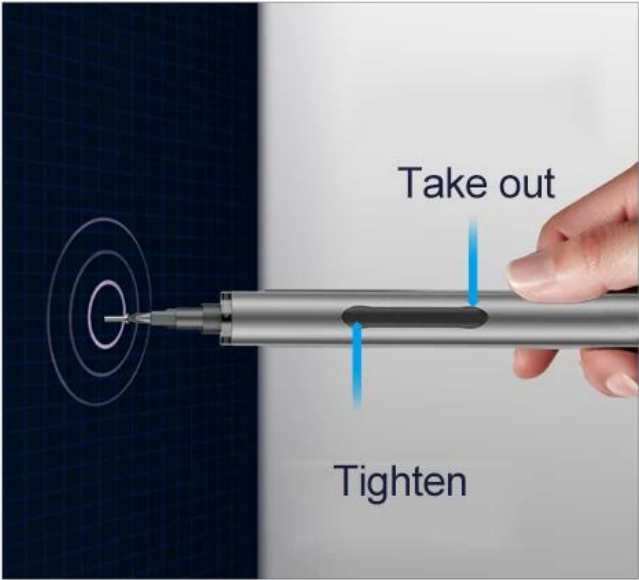

Cover
4 comers with magnetic

Extension rod

Electric screw driver

4 comers with magnetic
Adsorption cover

Screw bits
Material: S2

USB charging port

Charging indicator

Anticlockwise rotation

handle: Aluminum alloy

Clockwise rotation

Rotary axis

LED light

Bit

Take out

Tighten

4 angles with magnetic, mutual adsorption,
simple and beautiful, easy to take

Brand:		Model:	9911+	Product weight:	725g
Appearance size:	200mm*95mm*23mm	Packing size:	230mm*107mm*35mm		
Packing type:	Color box	Product color:	gray	Bit material:	S2 steel
Shell material:	ABS				
Accessories:	57 in 1 Electric screwdriver set, magnetizer, charging cable, magnetic pad				
Opening and closing method: magnetic adsorption					
Scope of application: Conventional household appliances such as watches, cameras, acquirers, computers, mobile phones, drones, etc., to meet most daily repair needs.					