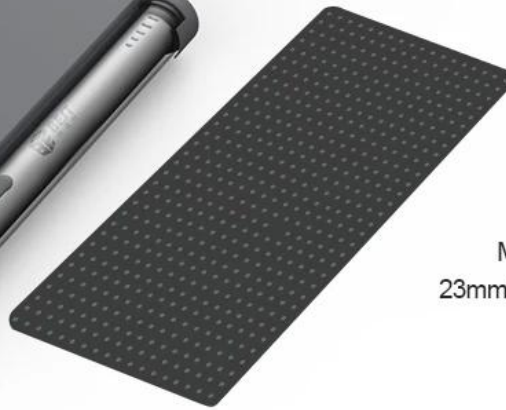

Magnetic pad
198mm*95mm*1.5mm