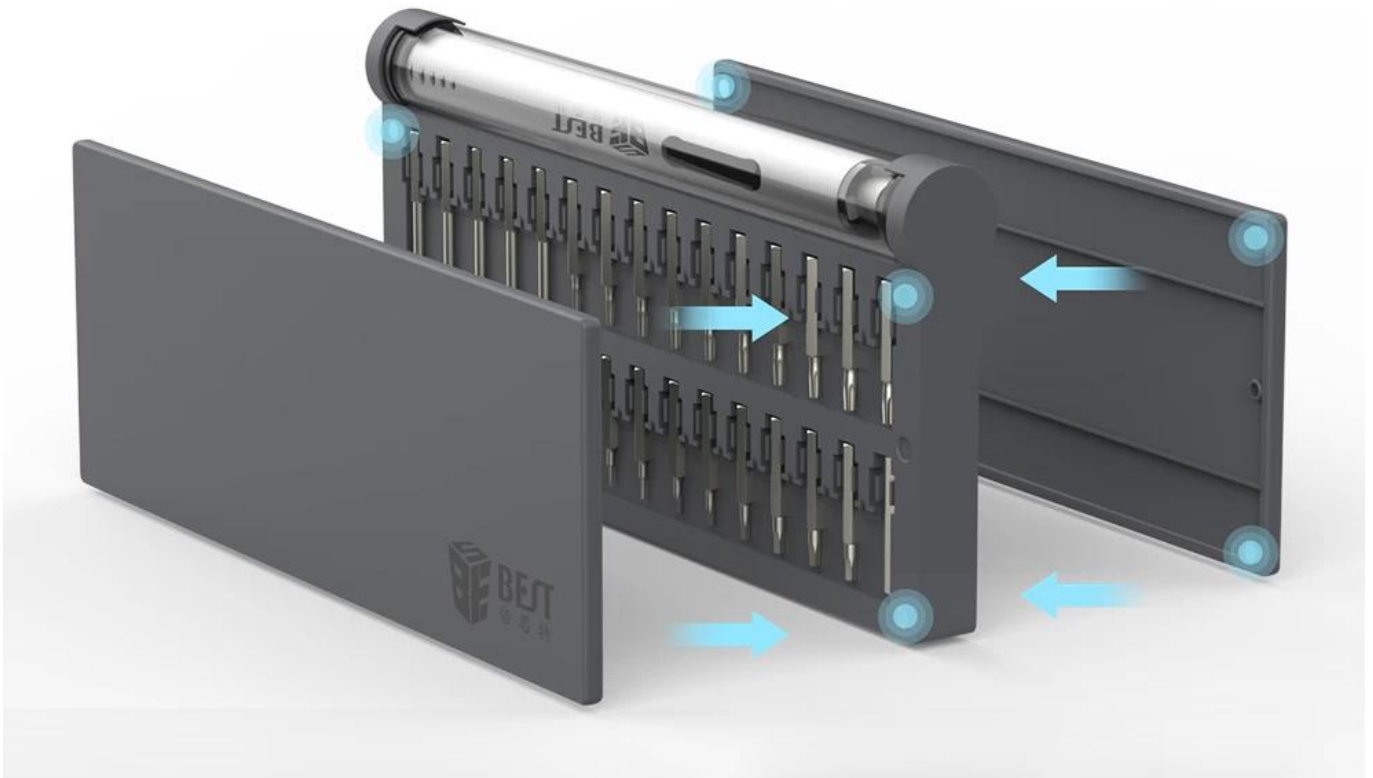

En gros BEST-9911 + 57 en 1 tournevis électrique set rechargeable sans fil Power Driver Driver Kit avec aimant pad magnétiseur

Description du produit

1	Le tournevis électrique de troisième génération
2	Boîtier en alliage d'aluminium mince en forme de stylo
3	Fonctionne en continu pendant 5 à 6 heures
4	Comprend 56 embouts de tournevis en acier S2
5	Excellent outil pour la réparation de projets, tels que les smartphones, les appareils photo, les drones RC, les ordinateurs portables, etc.

Cover
4 comers with magnetic

Extension rod

Electric screw driver

4 comers with magnetic
Adsorption cover

Screw bits
Material: S2

USB charging port

Charging indicator

Anticlockwise rotation

handle: Aluminum alloy

Clockwise rotation

Rotary axis

LED light

Bit

Take out

Tighten

4 angles with magnetic, mutual adsorption,
simple and beautiful, easy to take

Brand:		Model:	9911+	Product weight:	725g
Appearance size:	200mm*95mm*23mm	Packing size:	230mm*107mm*35mm		
Packing type:	Color box	Product color:	gray	Bit material:	S2 steel
Shell material:	ABS				
Accessories:	57 in 1 Electric screwdriver set, magnetizer, charging cable, magnetic pad				
Opening and closing method: magnetic adsorption					
Scope of application: Conventional household appliances such as watches, cameras, acquirers, computers, mobile phones, drones, etc., to meet most daily repair needs.					