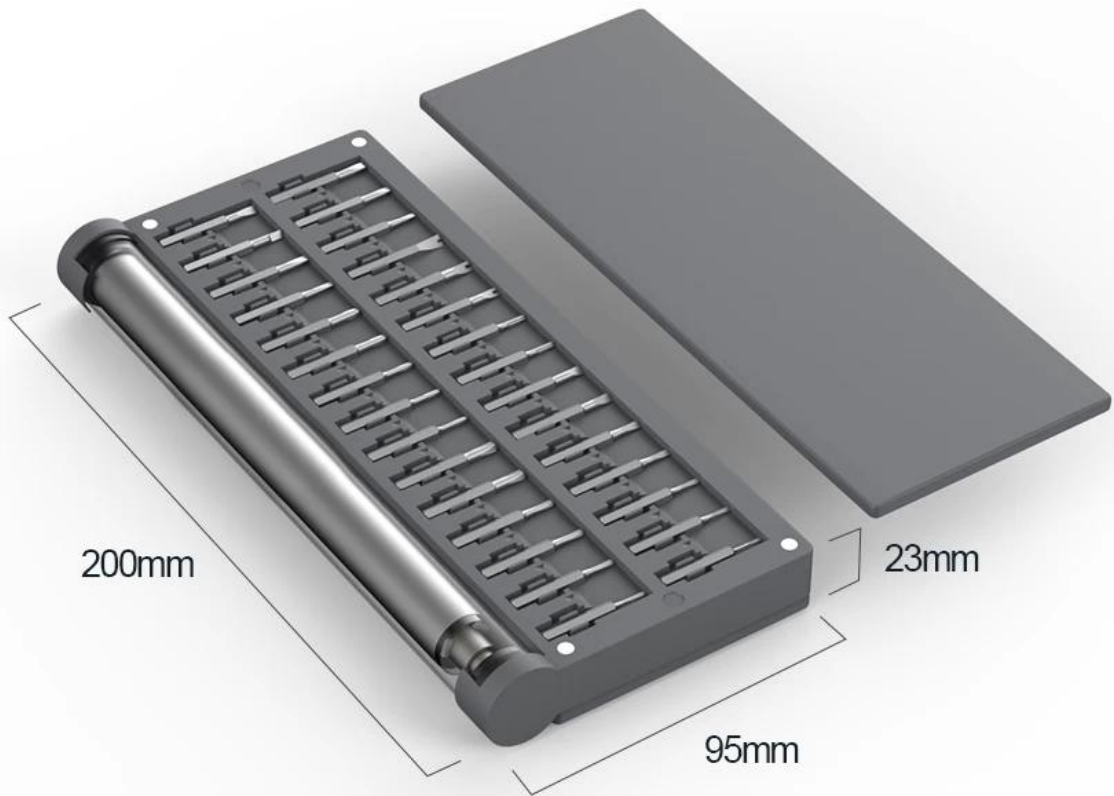

PRODUCT DETAILS