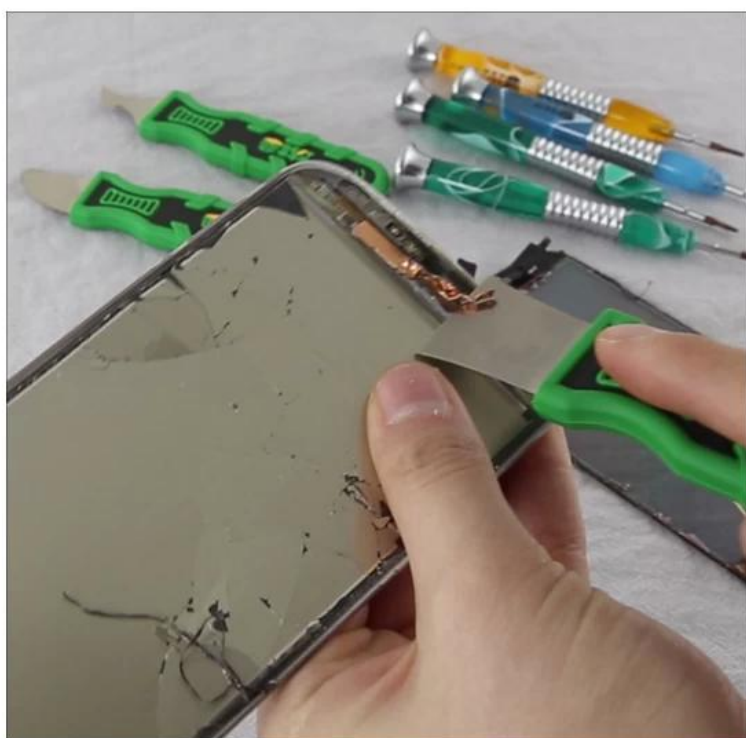

## PRODUCT FEATURES

Non-slip handle

Mirror polished, good toughness

PRODUCT PHOTOGRAPH

WEIGHT:18G

BST-138

BST-139

BST-140