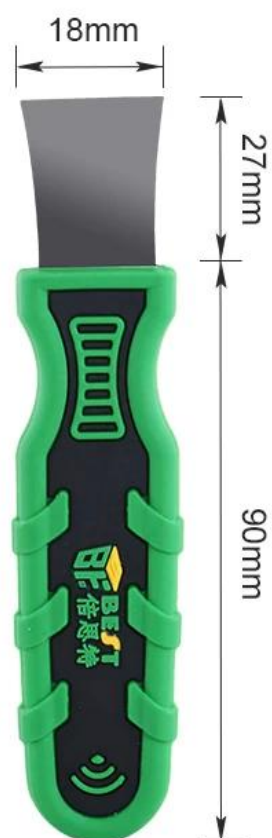

## PRODUCT DISPLAY

## PRODUCT SIZE

## PRODUCT FEATURES

Non-slip handle

Mirror polished, good toughness

PRODUCT PHOTOGRAPH

WEIGHT:18G

BST-138

BST-139

BST-140