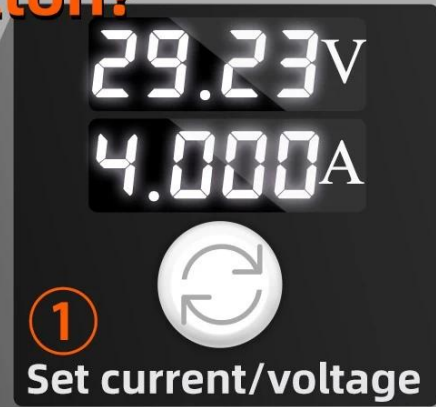

Small machine

Compared with liner DC power supply, more compact, lighter, portable and Compact

DC POWER SUPPLY

Voltage Display

30.00 V

Voltage Coarse

Current Display

10.00 A

Voltage Fine

Power Display

300.0 W

Current Coarse

USB interface (5V/2A)

C.V

C.C

A-COARSE

-

GND

GND

+

Output positive(+)

How to Use ON/OFF Button?

< img src="https://cdn.b2b.yjzw.net/files/96/img/2023/07/13/202307131813420150597.jpg" width="100%" />

DC POWER SUPPLY

30.00 V

10.00 A

300.0 W

C.V ●

● C.C

Large screen with power 4-digit display

100 x 60mm Large screen display

USB Port(5V2A)