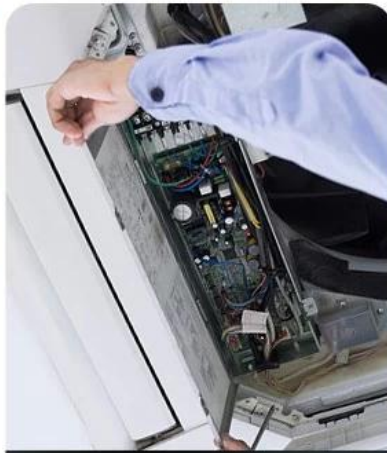

# Fully automatic DIGITAL MULTIMETER

No gear changes required

Start-up measurement / accurate measurement / high-definition digital display

# Applicable scope

Suitable for mobile phone repair, home appliance repair, car repair, etc.

Phone Repair

Appliance Repair

circuit board repair

Socket Repair

car repair

Voltage detection