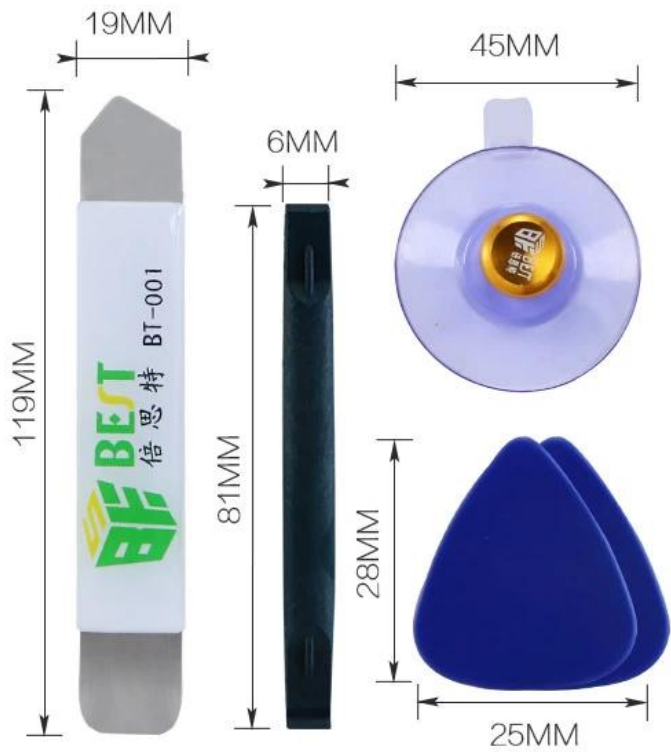

PRODUCT DISPLAY

PRODUCT FEATURES

PRODUCT PHOTOGRAPH

PRODUCT PACKAGING

Weight:90g