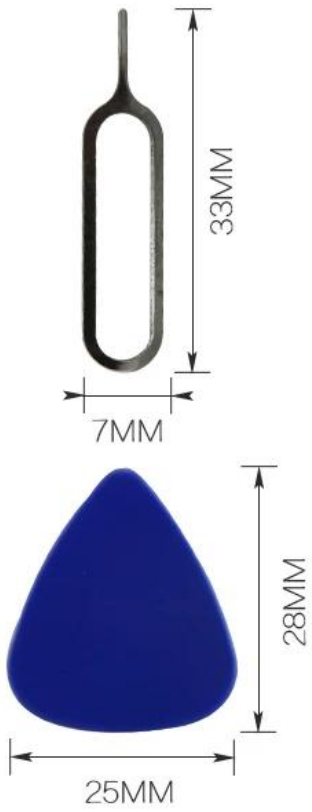

PRODUCT DISPLAY

PRODUCT DETAILS

PRODUCT PACKAGING

WEIGHT:117G

FRONT

165MM

BACK

213MM