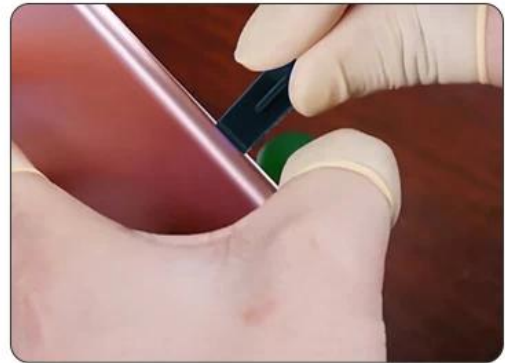

PRODUCT DISPLAY

PRODUCT DETAILS

PRODUCT PACKAGING

WEIGHT:117G

FRONT

165MM

BACK

213MM