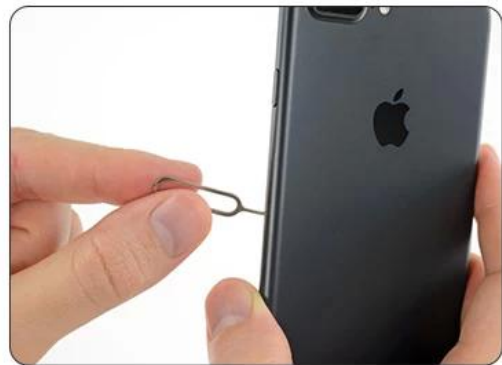

PRODUCT DISPLAY

PRODUCT DETAILS

PRODUCT PACKAGING

WEIGHT:117G

FRONT

165MM

BACK

213MM