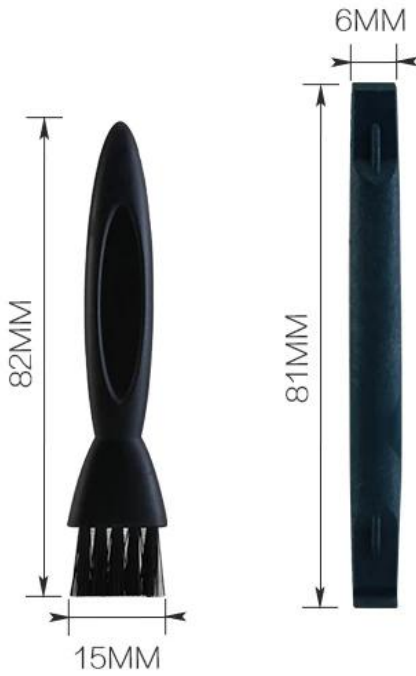

PRODUCT DISPLAY

PRODUCT DETAILS

PRODUCT PACKAGING

WEIGHT:117G

FRONT

165MM

BACK

213MM