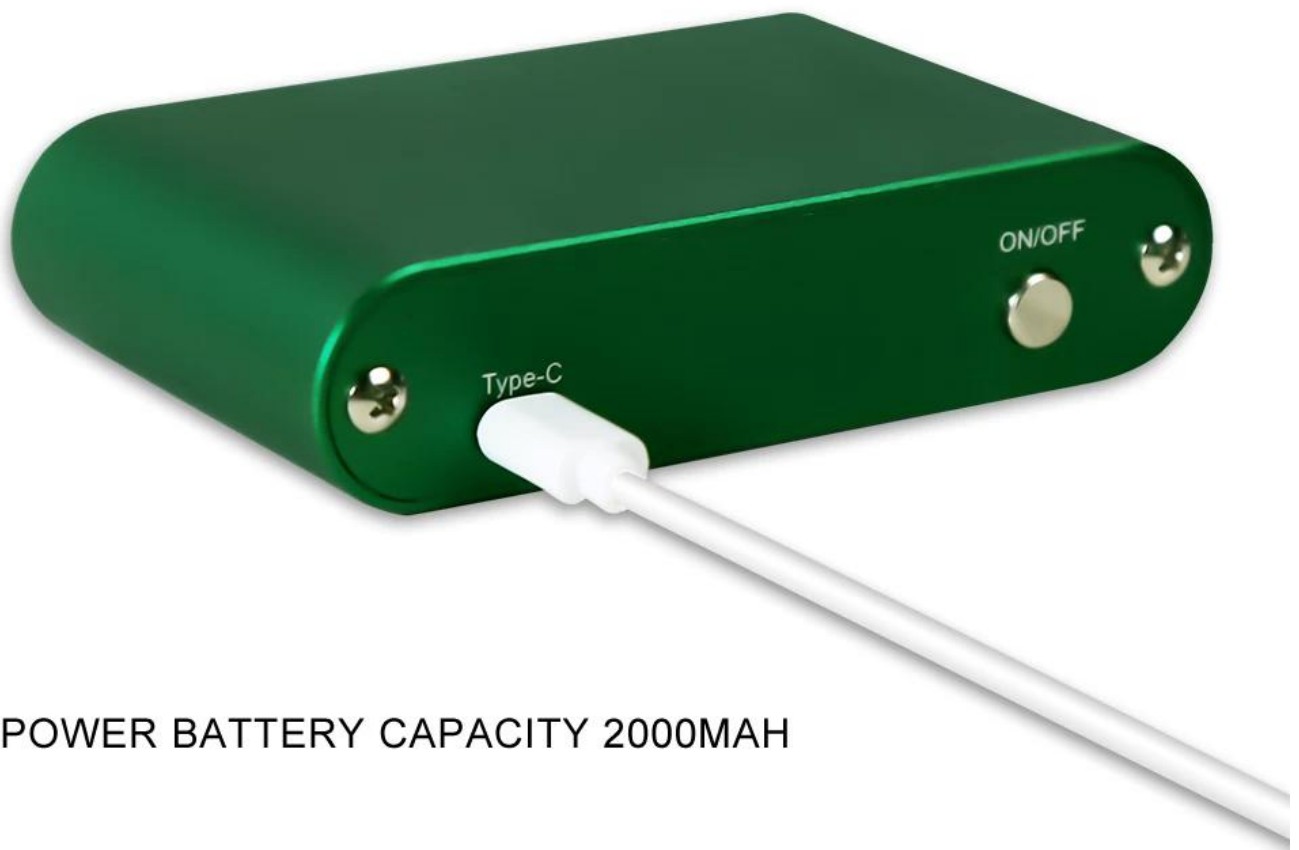

# POWER SUPPLY SHORT CIRCUIT DETECTOR

FOUR GEARS ADJUSTABLE | EASY TO CARRY | 10A CURRENT

ADJUSTABLE FOUR GEARS

QUICK LOCK

SUPER LONG STANDBY

THREE-DIGIT DISPLAY

EASY TO CARRY

WIDELY USED

# PRODUCT PARAMETERS

BURNING  
MACHINE ARTIFACT

PRODUCT NAME	power supply short circuit detector
PRODUCT MODEL	BST-2010A
POWER BATTERY	2000mah
OUTPUT CURRENT	5A~10A
VOLTAGE RANGE	1.2v/1.8v/3.0v/3.8v
HOST NET WEIGHT	160g
PRODUCT SIZE	104mm×25mm×64mm
CHARGING PORT	Type-C

# PRECISE VOLTAGE

BURNING  
MACHINE ARTIFACT

Comply with the mobile phone industry standard using voltage  
safe and reliable

Four-speed adjustable voltage: 1.2V/1.8V/3.0V/3.8V

1.2V

1.8V

3.0V

3.8V

# FAST CHARGING

BURNING  
MACHINE ARTIFACT

---

Type-C Android charging port  
5V DC charging, fast charging

4 hours fully charged

POWER BATTERY CAPACITY 2000MAH