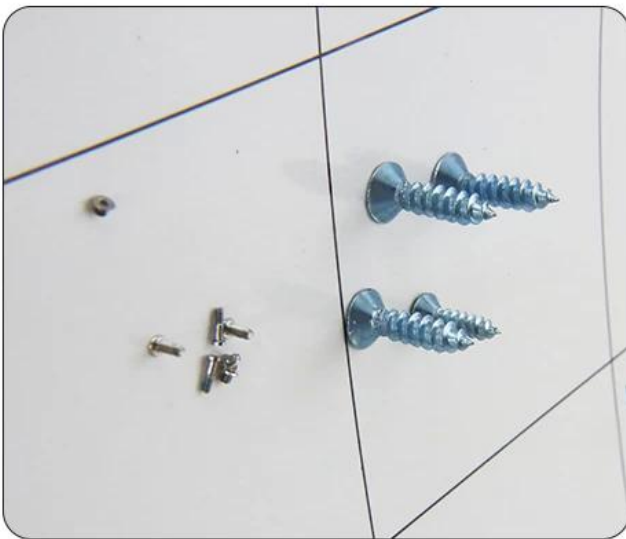

Product Description

This mat makes it easier. Simply organizes all your parts while you work on a device.

Dry erase surface lets you keep notes and stops mistakes.

Reduces reassembly time by up to 40% while preventing errors.

Magnetic surface is safe for hard drives and other modern electronics.

It fits on all the models listed below ,ideal for DIY parts in repairs.

PRODUCT DISPLAY

PRODUCT SIZE

WEIGHT:195G(ONE)

WEIGHT:320G(ONE)

PRODUCT DETAILS

PRODUCT PHOTOGRAPH