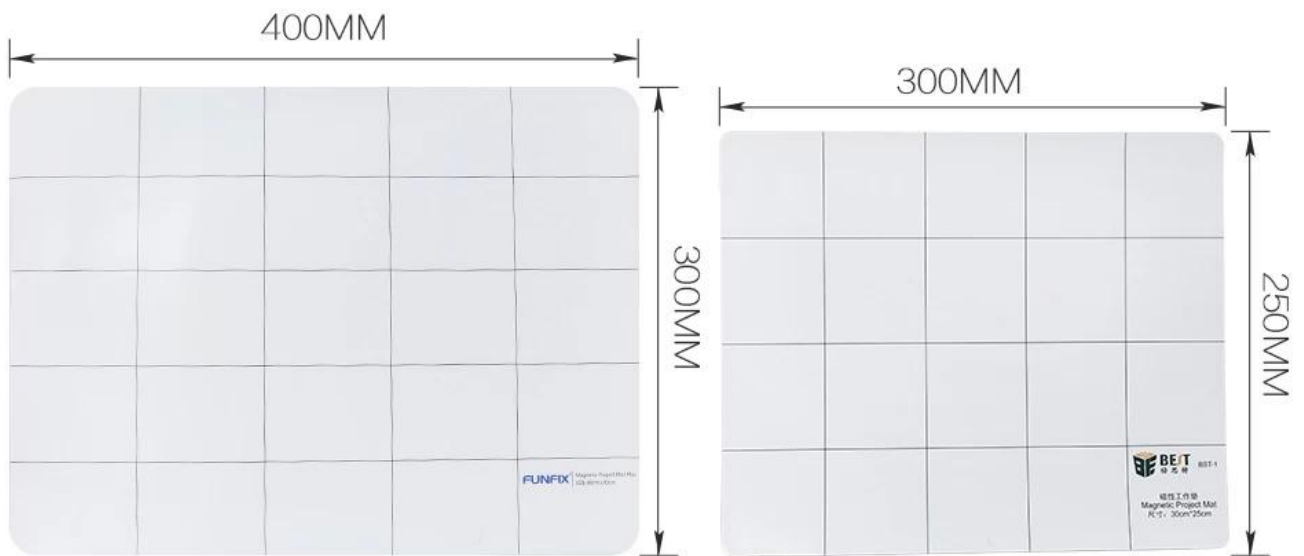

Product Description

This mat makes it easier. Simply organizes all your parts while you work on a device.

Dry erase surface lets you keep notes and stops mistakes.

Reduces reassembly time by up to 40% while preventing errors.

Magnetic surface is safe for hard drives and other modern electronics.

It fits on all the models listed below ,ideal for DIY parts in repairs.

PRODUCT DISPLAY

PRODUCT SIZE

WEIGHT:195G(ONE)

WEIGHT:320G(ONE)