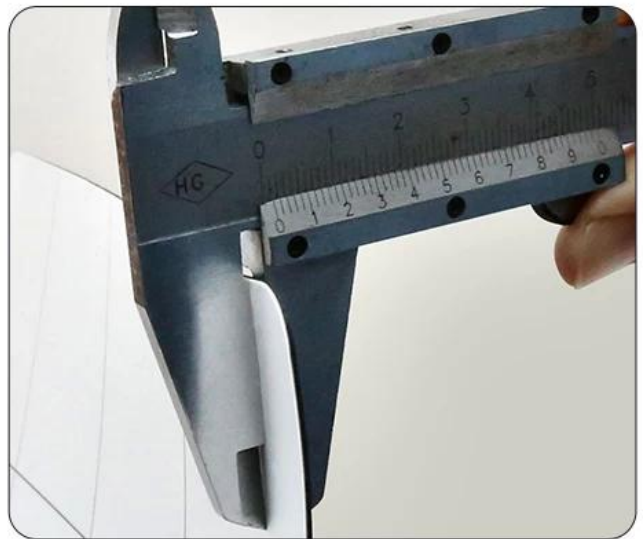

PRODUCT DETAILS