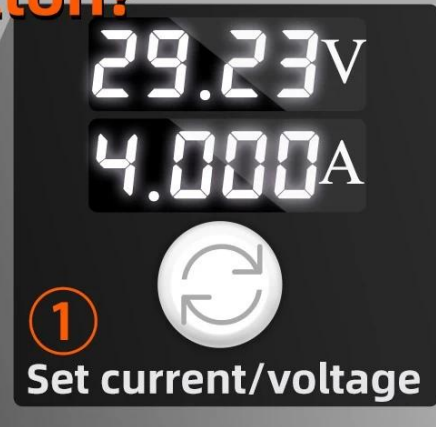

Small machine

Compared with liner DC power supply, more compact, lighter, portable and Compact

DC POWER SUPPLY

Voltage Display

30.00 V

Voltage Coarse

Current Display

10.00 A

Voltage Fine

Power Display

300.0 W

Current Coarse

USB interface (5V/2A)

C.V

C.C

Current Fine

-

GND

GND

+

Output positive(+)

How to Use ON/OFF Button?

< img src="https://cdn.b2b.yjzw.net/files/96/img/2023/07/13/202307131813420150597.jpg" width="100%" />

DC POWER SUPPLY

30.00 V

10.00 A

300.0 W

C.V ●

● C.C

Large screen with power 4-digit display

100 x 60mm Large screen display

USB Port(5V2A)