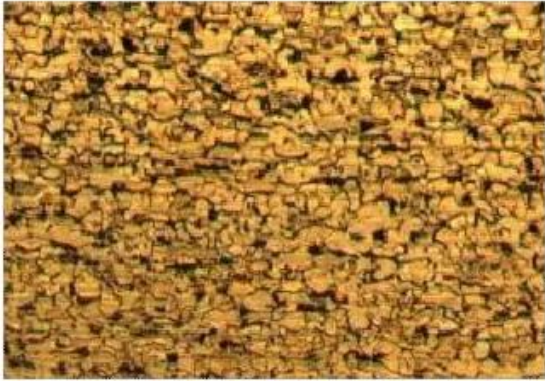

Metallographic analysis