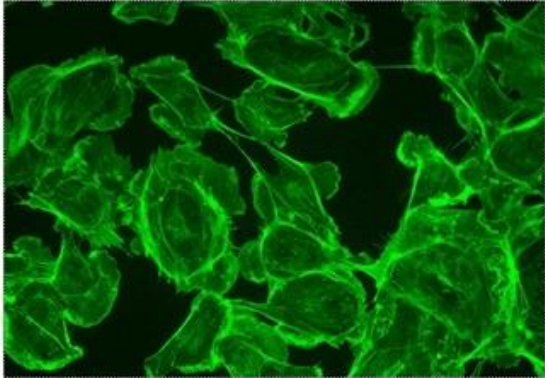

## Microscope camera

High transmission rate

Accurate color reproduction

2 million pixels

Full HD output

Remote  
camera and video

Suitable for a  
variety of microscopes

Fluorescence observation

Polarized observation

Metallographic analysis

Precision circuit

< /p>