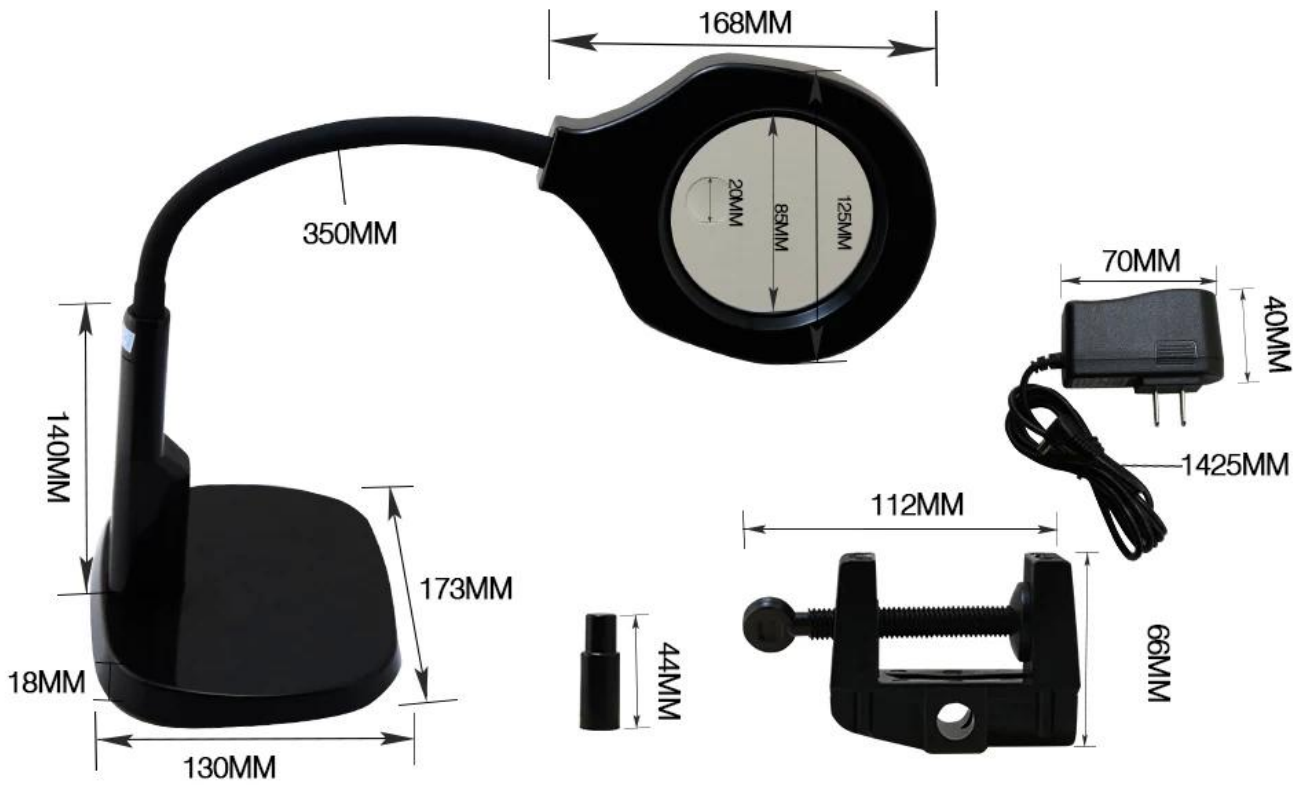

PRODUCT DISPLAY

---

PRODUCT DETAILS

---

PRODUCT SIZE

# PRODUCT FEATURES

PRODUCT PHOTOGRAPH

---

large lenses

Small lenses

# PRODUCT PACKAGING

WEIGHT:1168G

PACRTS