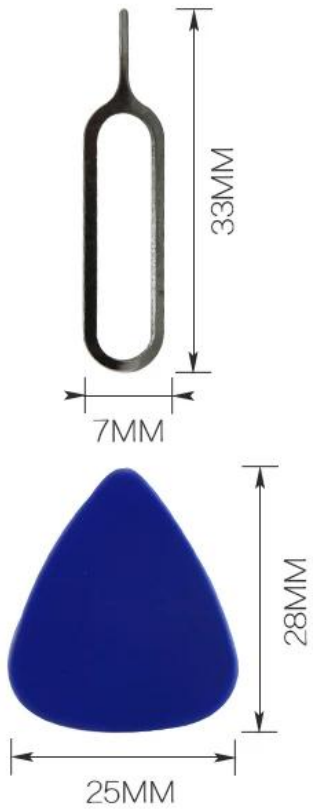

PRODUCT DISPLAY

PRODUCT DETAILS

PRODUCT PACKAGING

WEIGHT:117G

FRONT

165MM

BACK

213MM