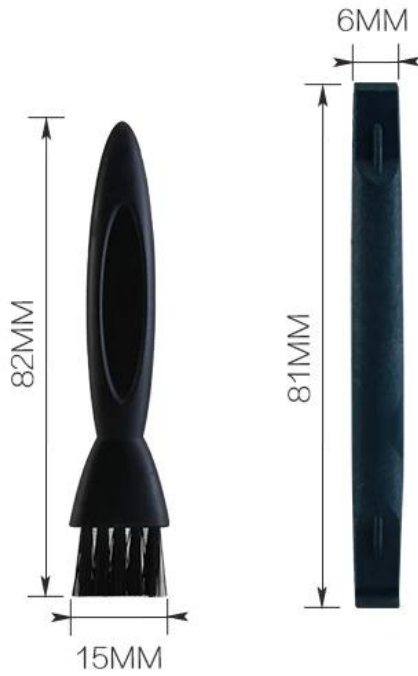

# PRODUCT DETAILS

PRODUCT PACKAGING

WEIGHT:117G

FRONT

165MM

BACK

213MM