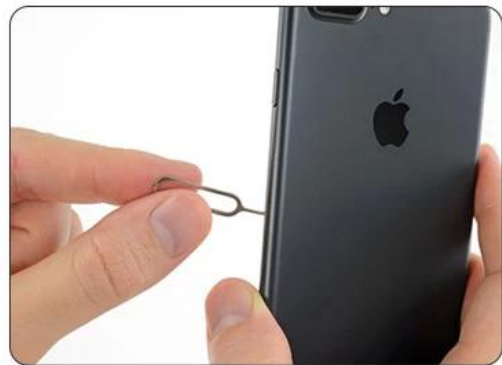

# PRODUCT DETAILS

PRODUCT PACKAGING

WEIGHT:117G

FRONT

165MM

BACK

213MM