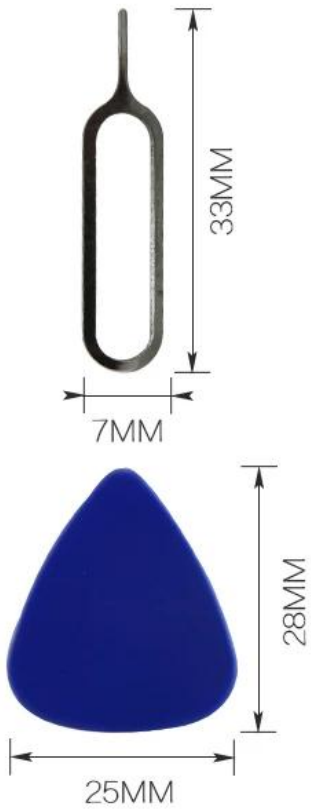

# PRODUCT DETAILS

PRODUCT PACKAGING

WEIGHT:117G

FRONT

165MM

BACK

213MM