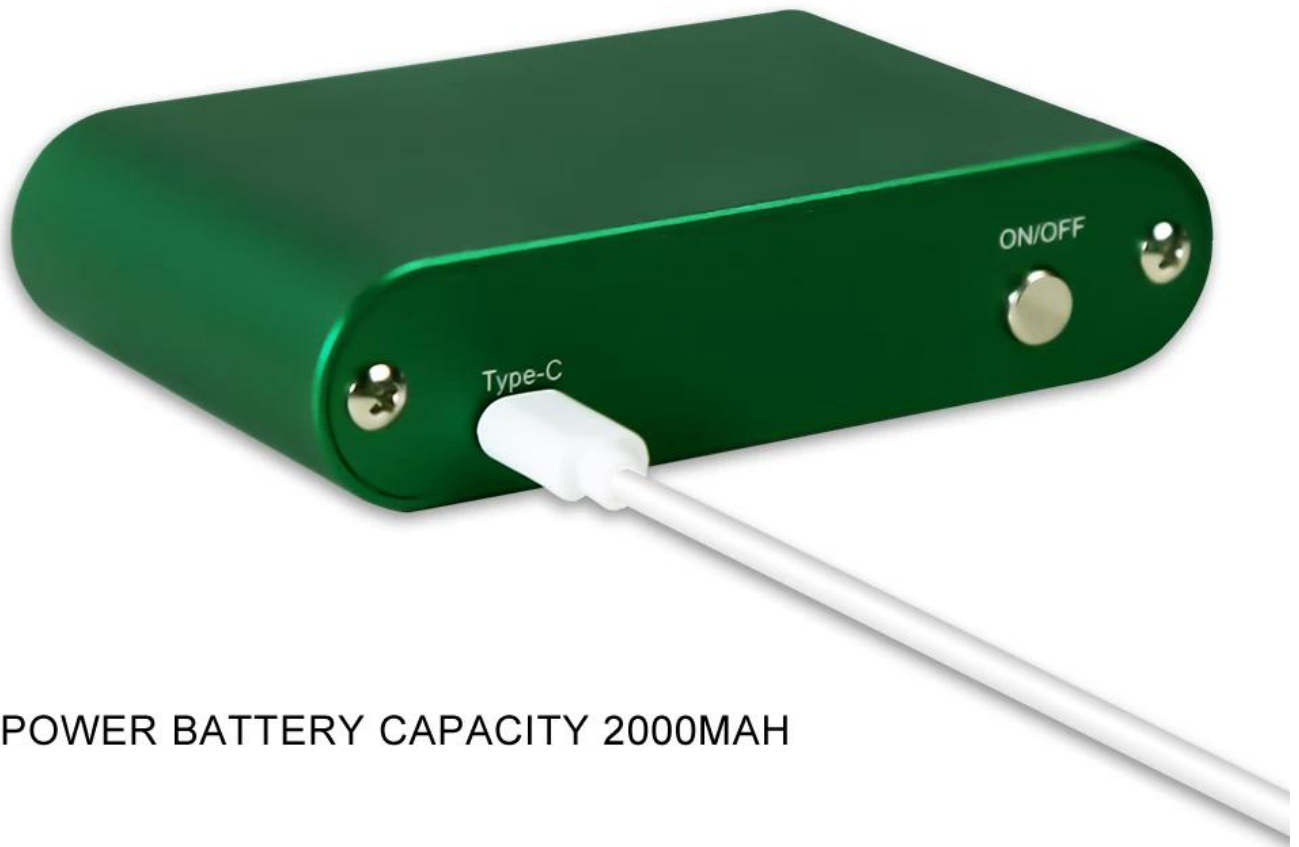

# POWER SUPPLY SHORT CIRCUIT DETECTOR

FOUR GEARS ADJUSTABLE | EASY TO CARRY | 10A CURRENT

ADJUSTABLE FOUR GEARS

QUICK LOCK

SUPER LONG STANDBY

THREE-DIGIT DISPLAY

EASY TO CARRY

WIDELY USED

# PRODUCT PARAMETERS

BURNING  
MACHINE ARTIFACT

PRODUCT NAME	power supply short circuit detector
PRODUCT MODEL	BST-2010A
POWER BATTERY	2000mah
OUTPUT CURRENT	5A~10A
VOLTAGE RANGE	1.2v/1.8v/3.0v/3.8v
HOST NET WEIGHT	160g
PRODUCT SIZE	104mm×25mm×64mm
CHARGING PORT	Type-C

# PRECISE VOLTAGE

BURNING  
MACHINE ARTIFACT

Comply with the mobile phone industry standard using voltage  
safe and reliable

Four-speed adjustable voltage: 1.2V/1.8V/3.0V/3.8V

1.2V

1.8V

3.0V

3.8V

# FAST CHARGING

BURNING  
MACHINE ARTIFACT

---

Type-C Android charging port  
5V DC charging, fast charging

4 hours fully charged

POWER BATTERY CAPACITY 2000MAH