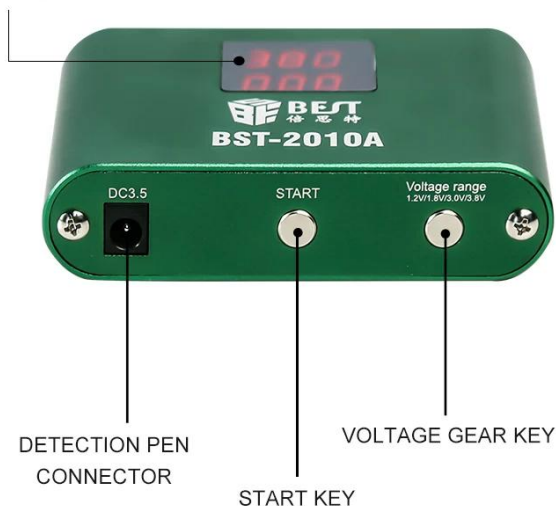

PRODUCT DETAIL

BURNING
MACHINE ARTIFACT

CURRENT AND VOLTAGE
THREE-DIGIT DISPLAY

DETECTION PEN
CONNECTOR

VOLTAGE GEAR KEY

START KEY