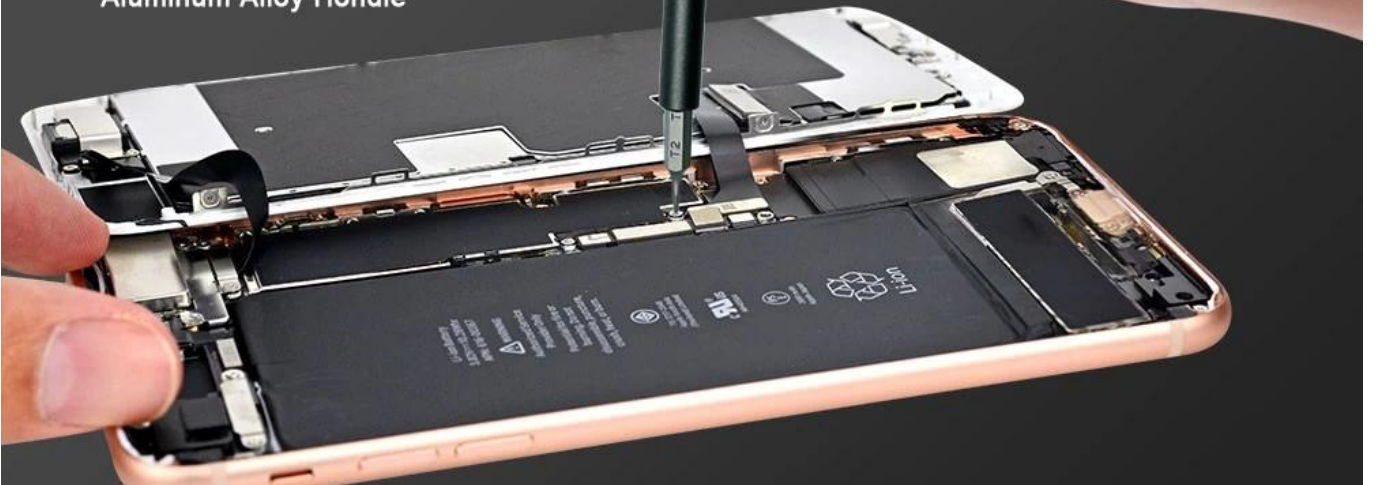

FINE WORKMANSHIP

Feel more comfortable

360°

The bearing
rotates 360 degrees

Chrom- Vanadium-Steel

Aluminum Alloy Handle

**ANTI-DROP
DESIGN**

**POP-UP
MECHANISM**