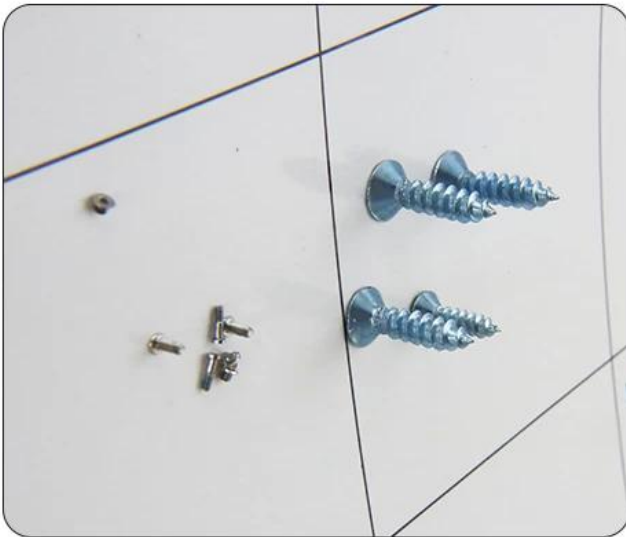

Product Description

This mat makes it easier. Simply organizes all your parts while you work on a device.

Dry erase surface lets you keep notes and stops mistakes.

Reduces reassembly time by up to 40% while preventing errors.

Magnetic surface is safe for hard drives and other modern electronics.

It fits on all the models listed below ,ideal for DIY parts in repairs.

PRODUCT DISPLAY

PRODUCT SIZE

WEIGHT:195G(ONE)

WEIGHT:320G(ONE)

PRODUCT DETAILS

PRODUCT PHOTOGRAPH