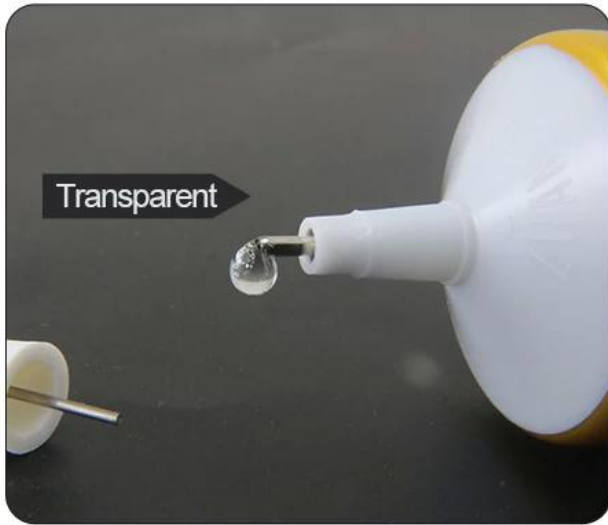

Produktbeschreibung:

Gültigkeitszeitraum: 5 Monate

Dieser Artikel ist hochwertiger Kleberkleber

Verwendung: Touch-Panel-Bildschirm und LCD-Bildschirm

Gewicht: 15ml, 50ml, 110ml Fläche available

PRODUCT APPLICATION

PRODUCT SIZE

PRODUCT DETAILS

- * Phone frame repair glue T8000 glue
- * Single component, non-toxic low odor, low drawing
- * Quick-drying type, fixed 3 to 20 minutes can be.
- * Free heating, free hot pressure, open to use, the operation of a single tube.
- * High strength, elastic bonding, drop does not open plastic.
- * High temperature 80 degrees, low temperature 35 degrees
- * Repair open plastic, repair screen for the use of glue.

T8000 comes with needle adhesive is a kind of special environmental glue which can meet the needs of clothes, cloth, toys, rhinestones, all kinds of decorations, flowers, cloth, shells, jewelry, handicrafts and other industries. Compared with other adhesives, T8000 irritation of the smell of small, harmless to the human body, please rest assured that use; are single-component new transparent solution glue, room temperature curing, easy to operate without re-packing, open cover can be used with high flexibility, Vibration and waterproof.

Plastic, PE, PP, PVC, ABS, nylon, sponge, film, fabric, electronic components, plastic, rubber, metal, glass, ceramic, stone, bamboo, , Fiber, paper, paste the phone frame, LCD screen, the box, and other materials have a good paste performance.