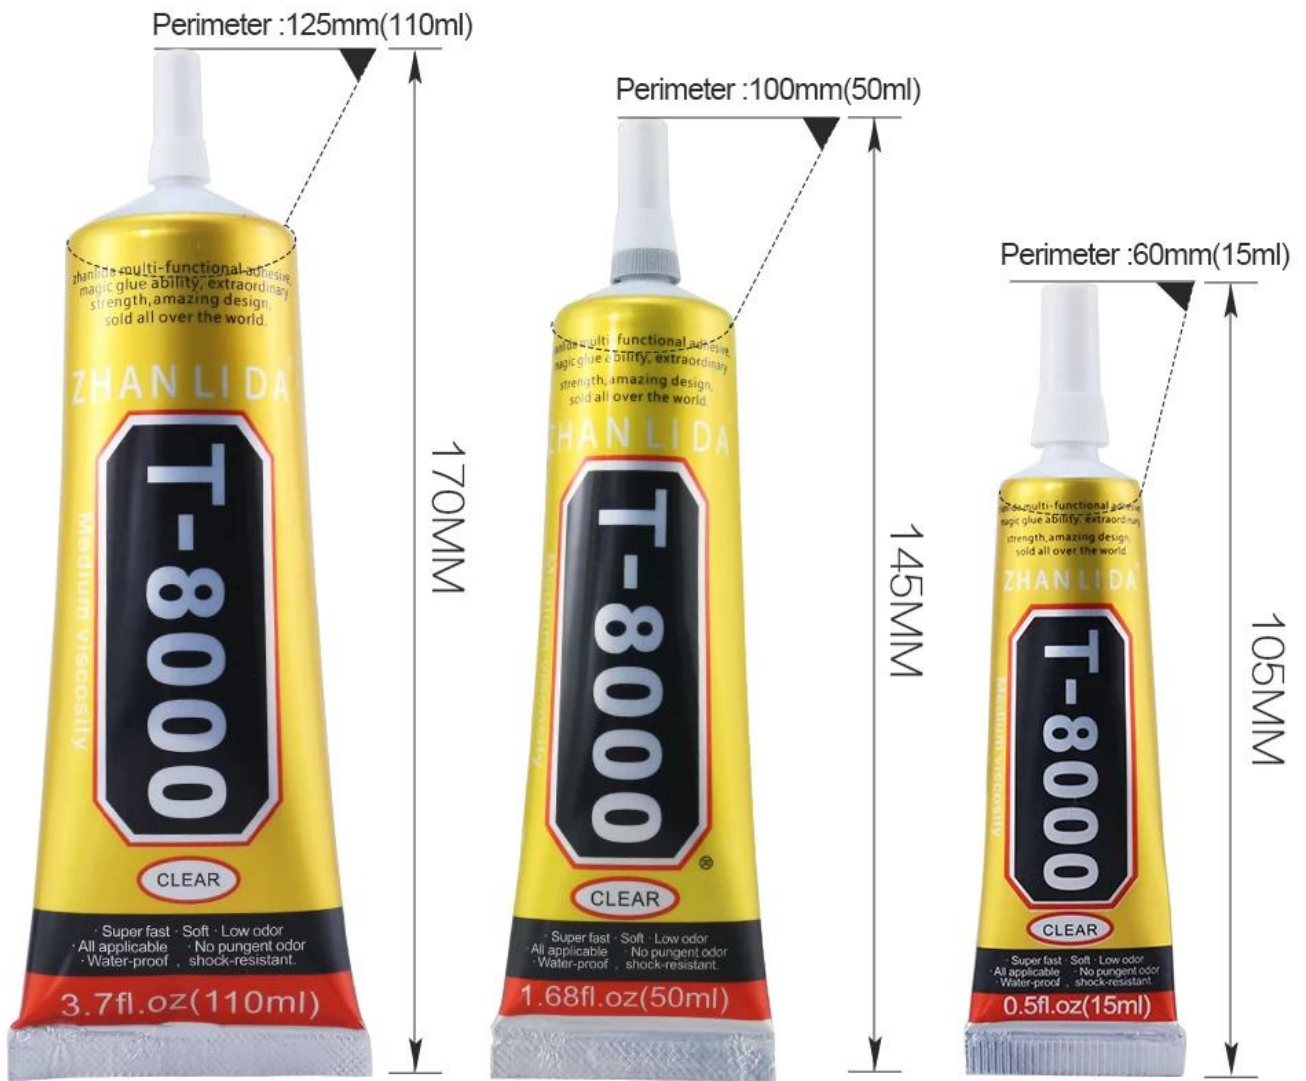

Produktbeschreibung:

Gültigkeitszeitraum: 5 Monate

Dieser Artikel ist hochwertiger Kleberkleber

Verwendung: Touch-Panel-Bildschirm und LCD-Bildschirm

Gewicht: 15ml, 50ml, 110ml Fläche available

PRODUCT APPLICATION

PRODUCT SIZE

PRODUCT DETAILS

- * Phone frame repair glue T8000 glue
- * Single component, non-toxic low odor, low drawing
- * Quick-drying type, fixed 3 to 20 minutes can be.
- * Free heating, free hot pressure, open to use, the operation of a single tube.
- * High strength, elastic bonding, drop does not open plastic.
- * High temperature 80 degrees, low temperature 35 degrees
- * Repair open plastic, repair screen for the use of glue.

T8000 comes with needle adhesive is a kind of special environmental glue which can meet the needs of clothes, cloth, toys, rhinestones, all kinds of decorations, flowers, cloth, shells, jewelry, handicrafts and other industries. Compared with other adhesives, T8000 irritation of the smell of small, harmless to the human body, please rest assured that use; are single-component new transparent solution glue, room temperature curing, easy to operate without re-packing, open cover can be used with high flexibility, Vibration and waterproof.