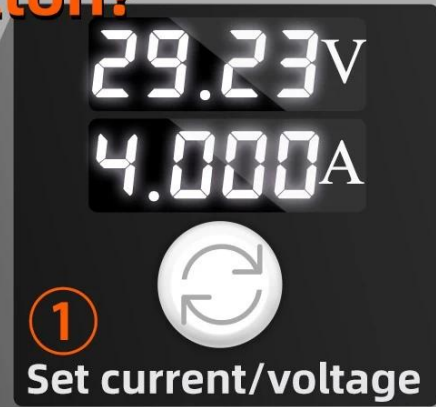

Small machine

Compared with liner DC power supply, more compact, lighter, portable and Compact

DC POWER SUPPLY

Voltage Display

30.00 V

Voltage Coarse

Current Display

10.00 A

Voltage Fine

Power Display

300.0 W

Current Coarse

USB interface
(5V/2A)

C.V

C.C

A-COARSE

-

GND

GND

+

Output positive(+)

How to Use ON/OFF Button?

< img src="https://cdn.b2b.yjzw.net/files/96/img/2023/07/13/202307131813420150597.jpg" width="100%" />

DC POWER SUPPLY

30.00 V

10.00 A

300.0 W

C.V ●

● C.C

Large screen with power 4-digit display

100 x 60mm Large screen display

USB Port(5V2A)