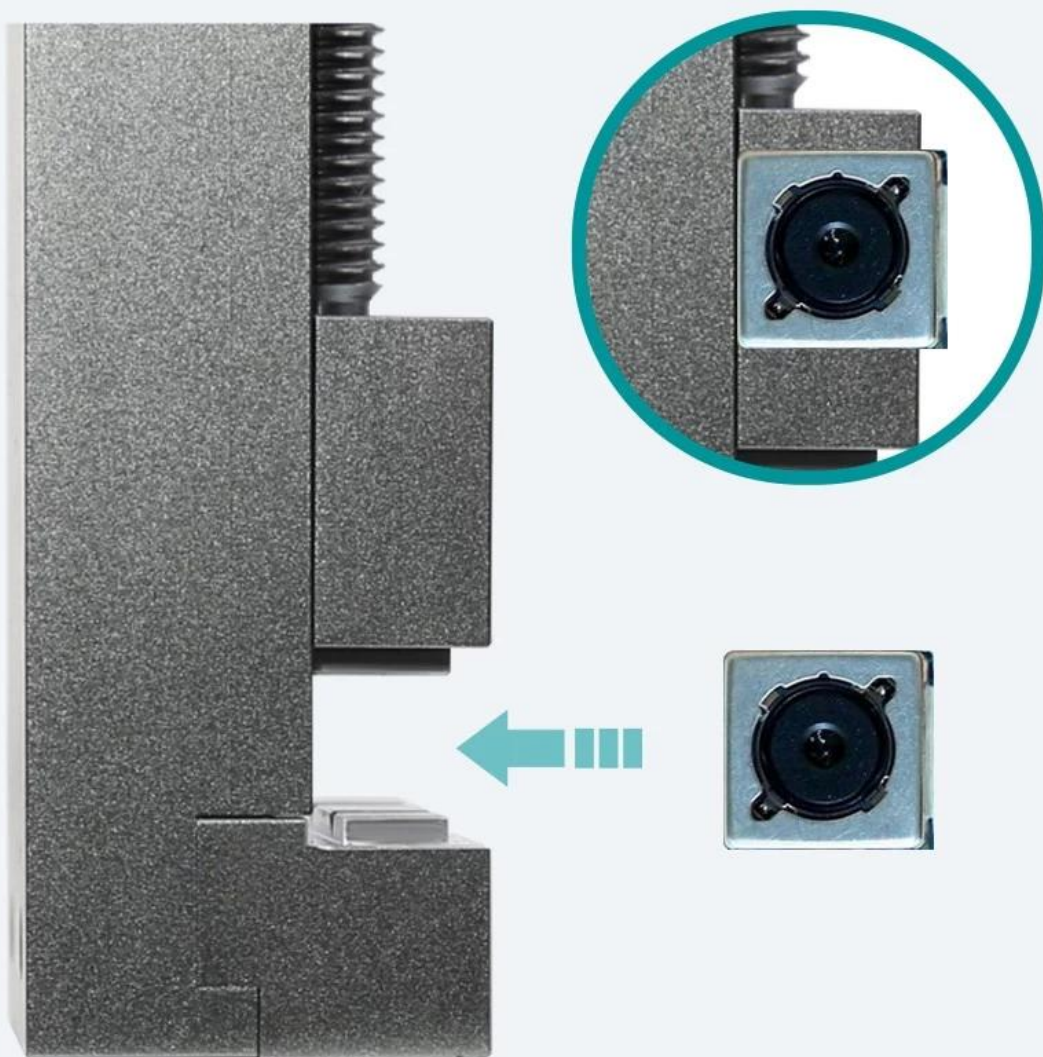

Phone camera Special fixture

Multi-directional fixation

Secure grip

360° Rotation to adjust distance

26mm thickness, enough material

Multi-directional fixation

Can also be clipped on the side

< img src="https://cdn.b2b.yjzw.net/files/96/img/2022/09/26/202209261810570196362.jpg" width="100%" />

NameMobile phone
camera fixture**Model**

BST-001T

Material

Aluminum alloy

N.W.

192g

G.W.

199.5g

Adjustment range

0-47.5mm

*The above dimensions are all measured by hand,
if there is any error, it is within 1-3mm.