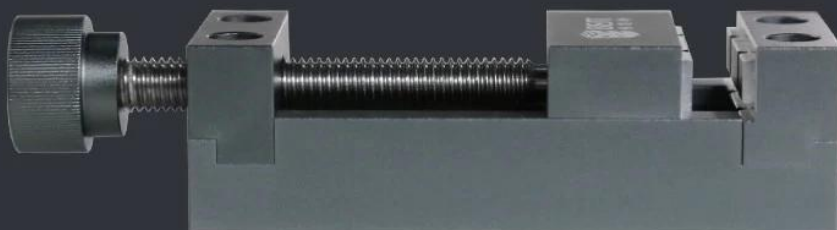

Phone camera Special fixture

Multi-directional fixation

Secure grip

360° Rotation to adjust distance

26mm thickness, enough material

Multi-directional fixation

Can also be clipped on the side

< img src="https://cdn.b2b.yjzw.net/files/96/img/2022/09/26/202209261810570196362.jpg" width="100%" />

NameMobile phone
camera fixture**Model**

BST-001T

Material

Aluminum alloy

N.W.

192g

G.W.

199.5g

Adjustment range

0-47.5mm

*The above dimensions are all measured by hand,
if there is any error, it is within 1-3mm.