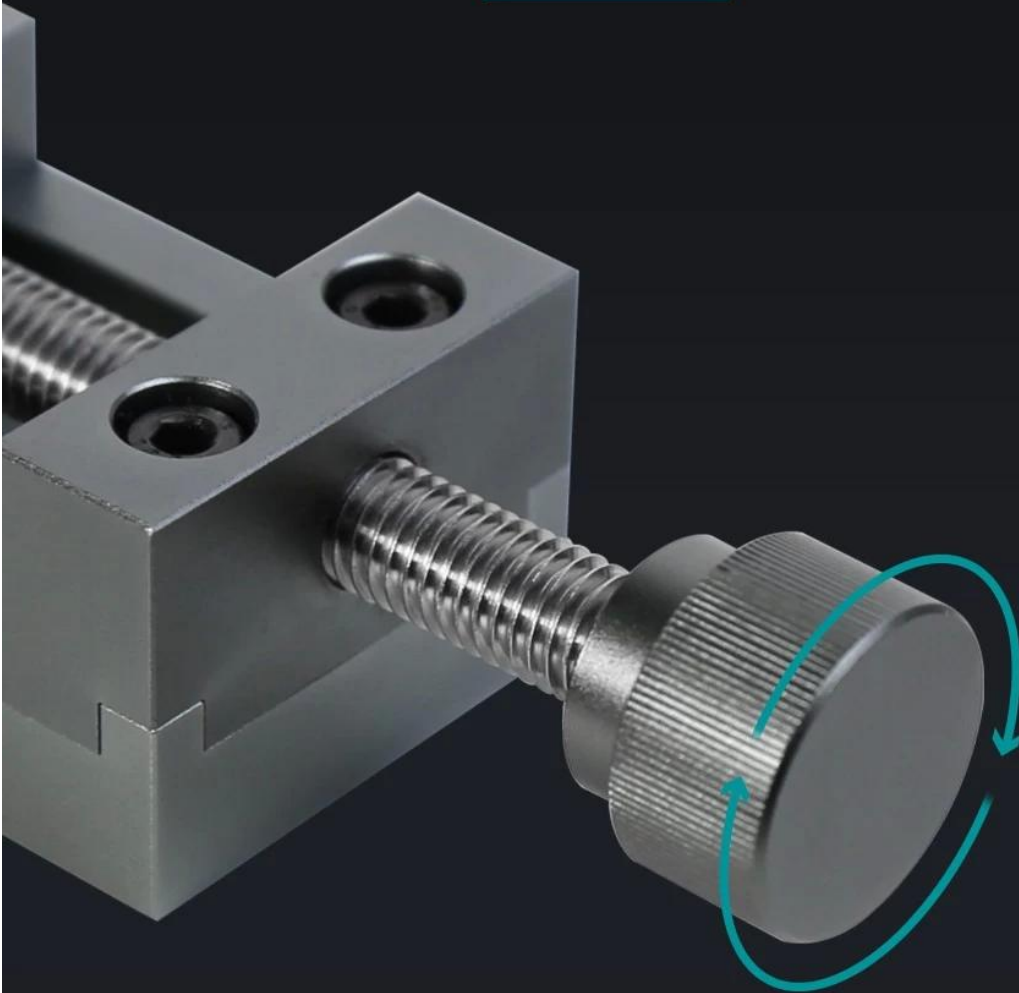

Phone camera Special fixture

Multi-directional fixation

Secure grip

360° Rotation to adjust distance

26mm thickness, enough material

Multi-directional fixation

Can also be clipped on the side

< img src="https://cdn.b2b.yjzw.net/files/96/img/2022/09/26/202209261810570196362.jpg" width="100%" />

NameMobile phone
camera fixture**Model**

BST-001T

Material

Aluminum alloy

N.W.

192g

G.W.

199.5g

Adjustment range

0-47.5mm

*The above dimensions are all measured by hand,
if there is any error, it is within 1-3mm.