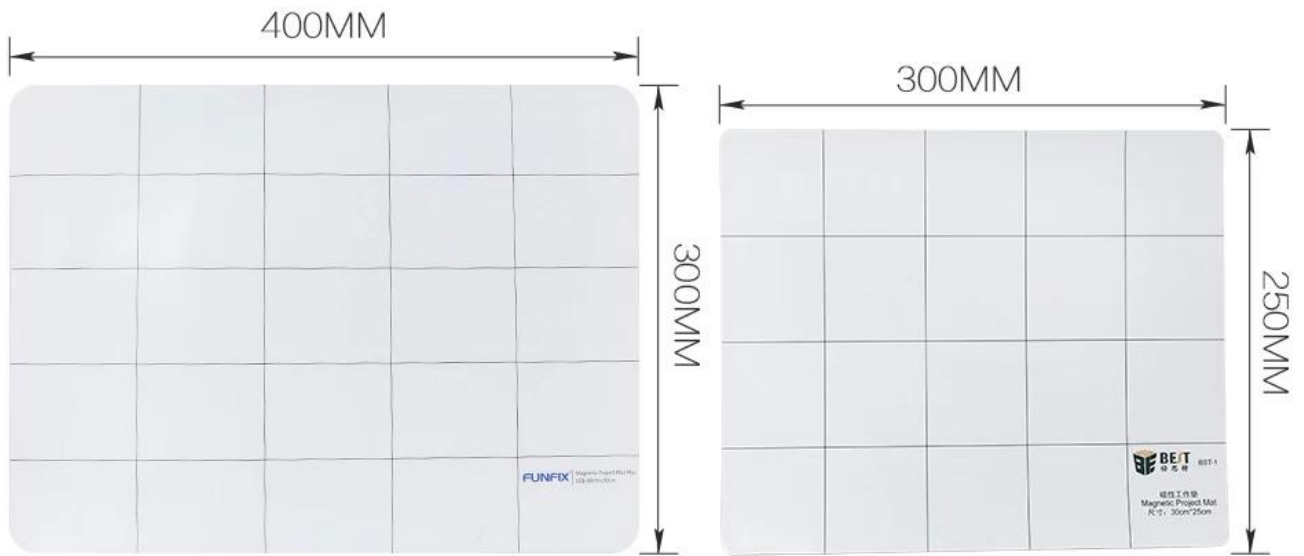

Magnetic surface is safe for hard drives and other modern electronics.

It fits on all the models listed below ,ideal for DIY parts in repairs.

## PRODUCT SIZE

WEIGHT:195G(ONE)

WEIGHT:320G(ONE)