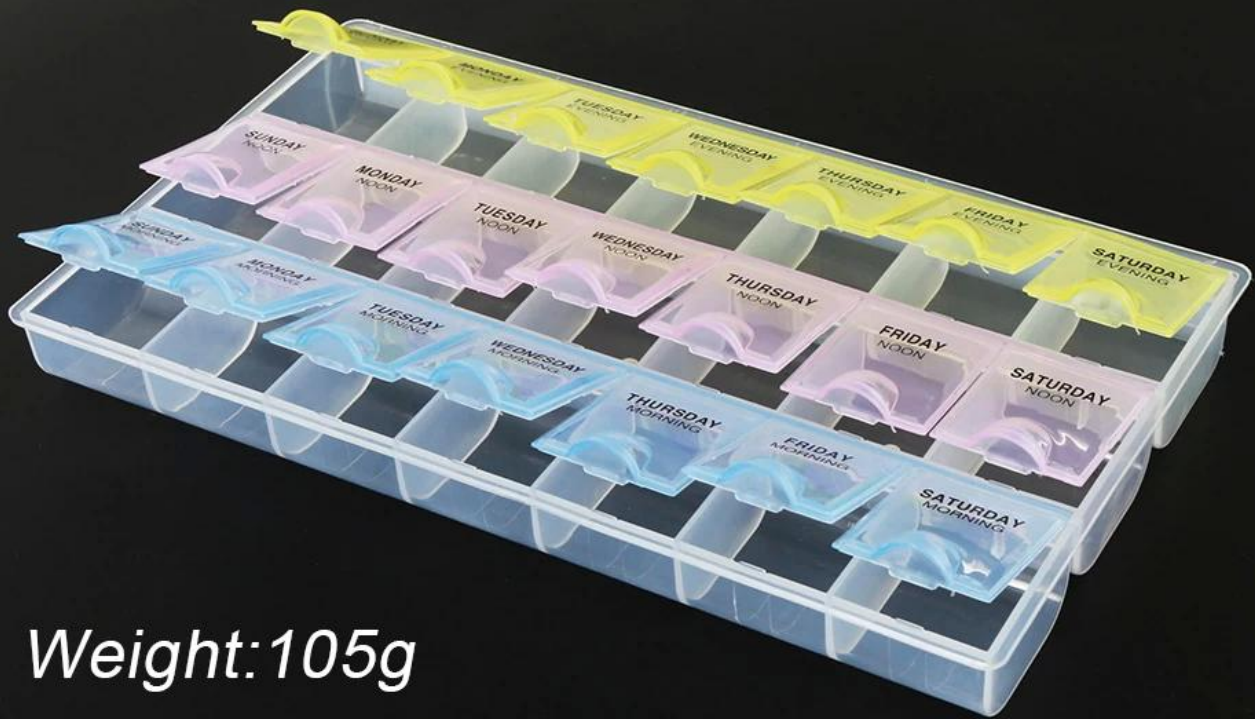

PRODUCT DISPLAY

PRODUCT SIZE

PRODUCT PHOTOGRAPH

Weight: 105g