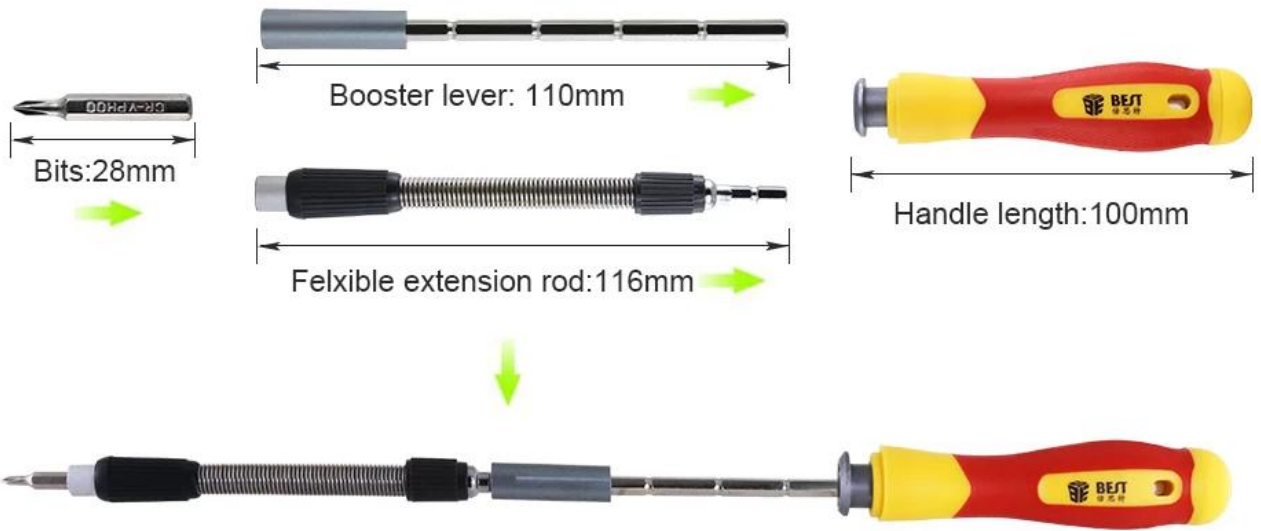

## PRODUCT DISPLAY

## PRODUCT FEATURES

**BITS:H4.0MM**

Product Content:

								
	PH0000	PH00	PH0	PH1	0.8	1.2	1.0	1.5
								
	2.0	2.5	3.0	4.0	T4	T5	T6	T7
								
	T8	T10	H0.9	H1.5	H2.0	2.6		
<b>CR-V</b>								
	M2.0	M2.5	M3.0	M3.5	M4.0	M4.5	M5.0	M5.5