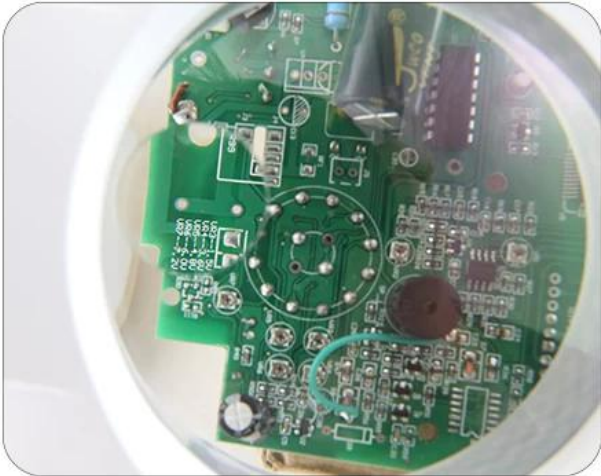

- 1. 产品规格
- 2. 产品尺寸 50mm x 50mm x 3.5mm
- 3. 产品重量 0.1kg; 产品颜色 “白色”
- 4. 产品材质 塑料
- 5. 产品功率 3.5w; 产品电压 110V-240V
- 6. 产品寿命 10000h
- 7. 13.5w

90mm x 25mm
 AC110V-240V
 3.5w
 LED
 110mm x 110mm

PRODUCT DISPLAY

PRODUCT SIZE

PRODUCT FEATURES

Small lenses

large lenses

Metal support, solid and stable structure

Fold fixture regulator

Light cover regulator

56pcs super bright LED light