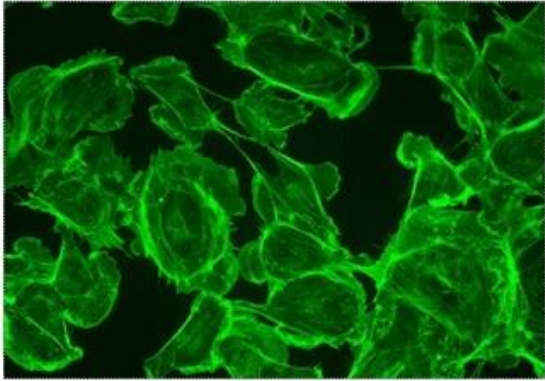

# *HDMI1660 Industrial Camera*

Microscope camera

High transmission rate·accurate color reproduction

16 million pixels

Full HD output

Remote  
camera and video

Suitable for a  
variety of microscopes

Fluorescence observation

Polarized observation

Metallographic analysis

Precision circuit